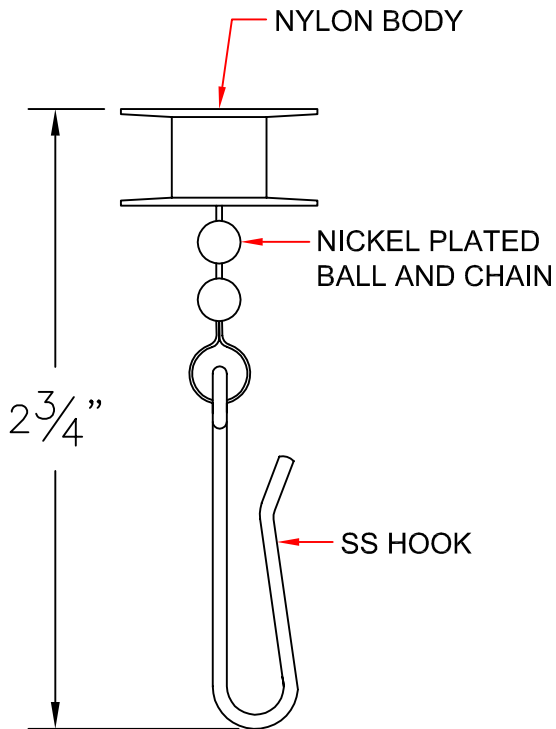

# SP062 SPOOL CARRIER

6062 CUBICLE TRACK

DRAWING BY: CDL

DATE: 10/5/2016

**CS**™ Cubicle Curtains