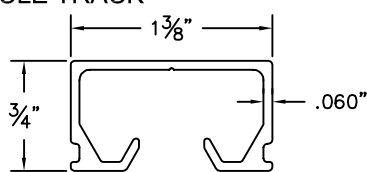

# SP062 SPOOL CARRIER

6062 CUBICLE TRACK

DRAWING BY: CDL

DATE: 10/5/2016

**CS**™ Cubicle Curtains