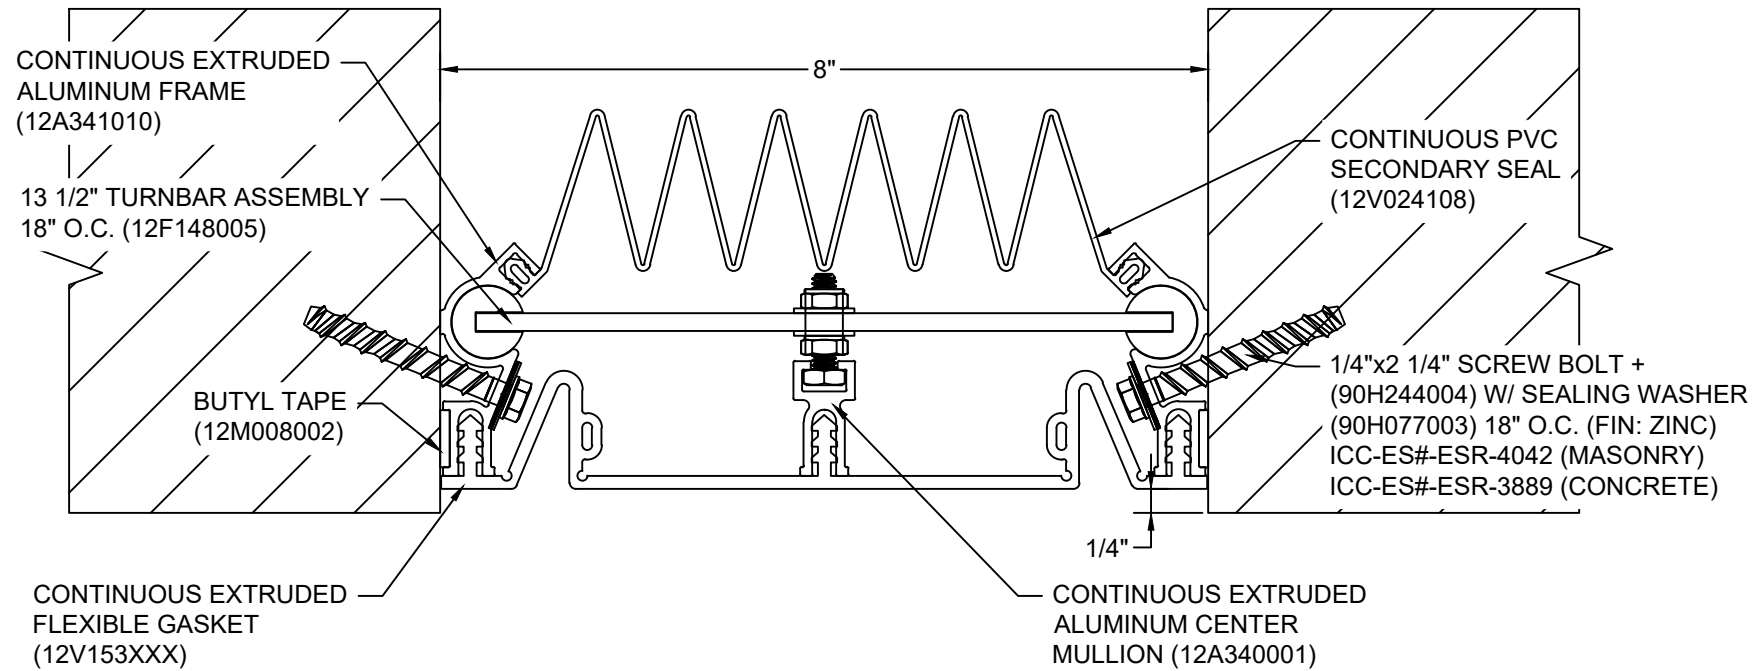

Model: SF-800

Construction Specialties®
www.c-sgroup.com
6696 Route 405 Highway, Muncy, PA 17756
Phone: (800) 233-8493 / Fax: (570) 546-8022
895 Lakefront Promenade, Mississauga, Ontario L5E 2C2 Canada
Phone: (888) 895-8955 / Fax: (905) 274-6241

© Copyright 2018 Construction Specialties, Inc.

PROJECT:	SCALE: NTS
CUSTOMER:	DATE:
LOCATION:	JOB NO.:
DRAWN BY:	SHEET NO.: