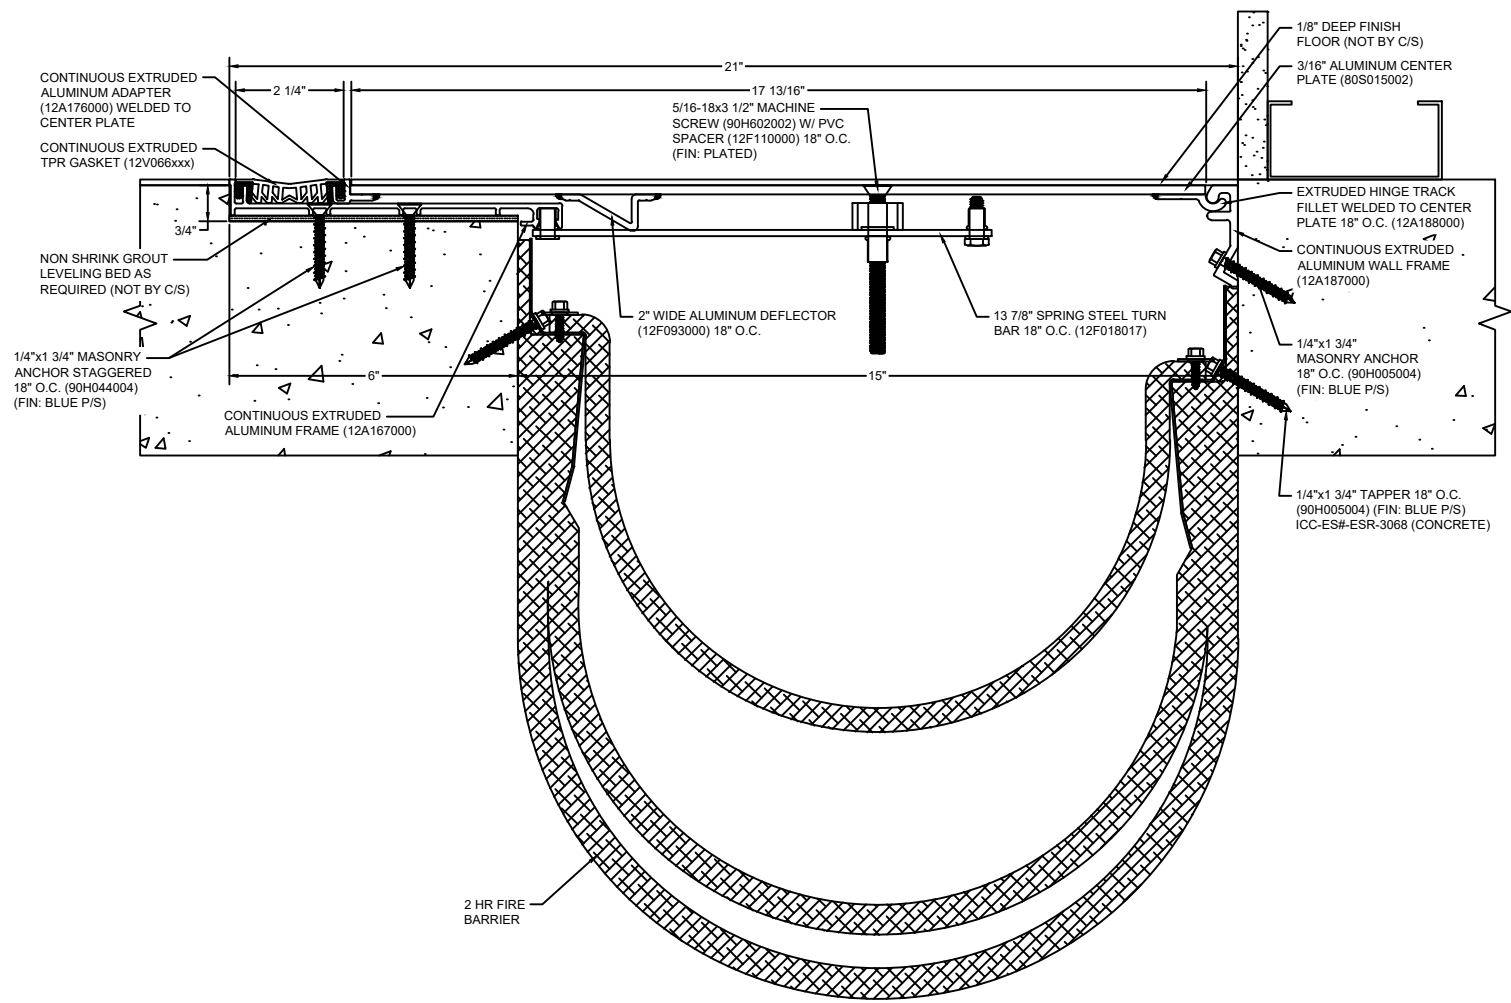

Model: SGRW-1500 W/ FB

Construction Specialties®

www.c-sgroup.com

6696 Route 405 Highway, Muncy, PA 17756
Phone: (800) 233-8493 / Fax: (570) 546-8022

895 Lakefront Promenade, Mississauga, Ontario L5E 2C2 Canada
Phone: (888) 895-8955 / Fax: (905) 274-6241

© Copyright 2018 Construction Specialties, Inc.

PROJECT:	SCALE: NTS
CUSTOMER:	DATE:
LOCATION:	JOB NO.:
DRAWN BY:	SHEET NO.: