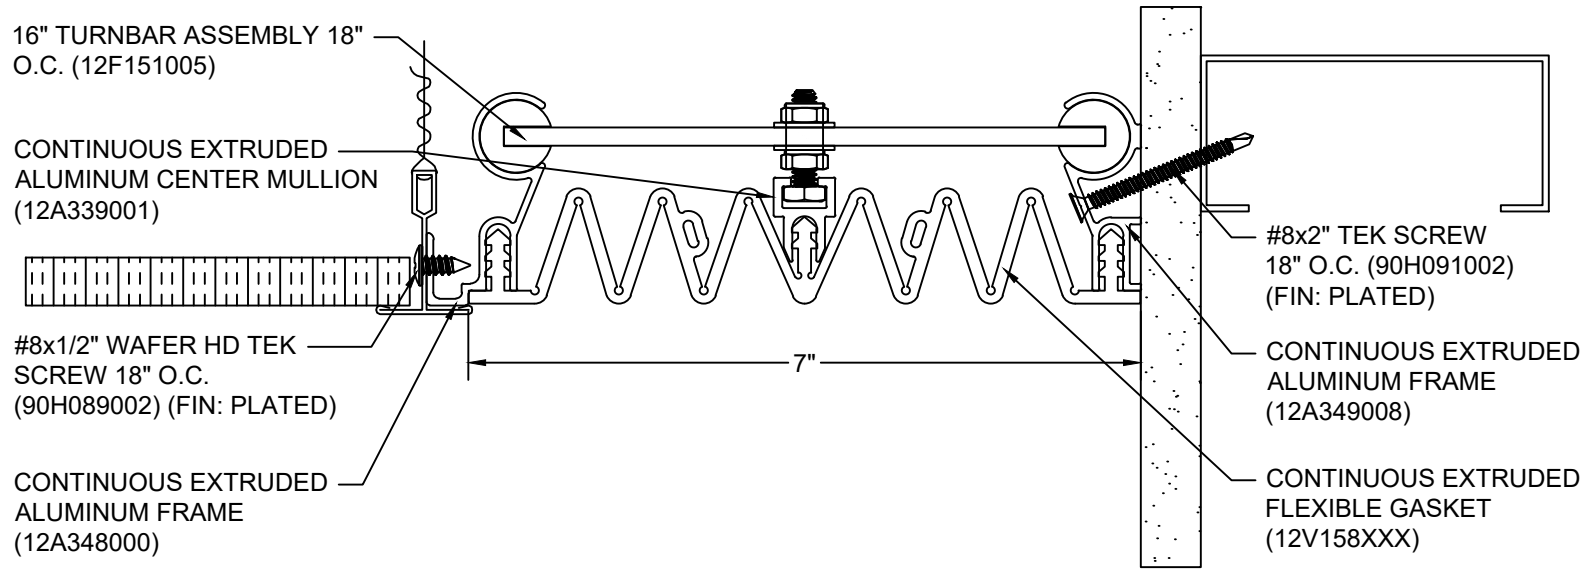

108 BLACK	232 WHITE	AVAILABLE COLORS:	270 GREIGE	136 GRAY
		*** CUSTOM COLORS ARE AVAILABLE AT AN ADDITIONAL CHARGE, SUBJECT TO MINIMUM QUANTITIES. ***		

Model: FCSC-700

 **Construction Specialties**[®]
www.c-sgroup.com
 6696 Route 405 Highway, Muncy, PA 17756
 Phone: (800) 233-8493 / Fax: (570) 546-8022