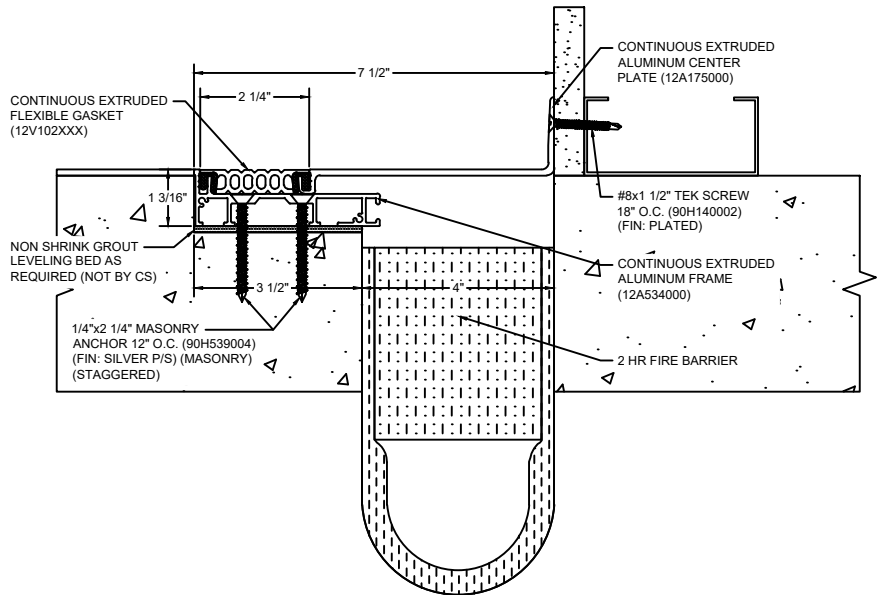

Model: DGTPW-400HD W/ FB

CS **Construction Specialties®**
www.c-sgroup.com
6696 Route 405 Highway, Muncy, PA 17756
Phone: (800) 233-8493 / Fax: (570) 546-8022
895 Lakefront Promenade, Mississauga, Ontario L5E 2C2 Canada
Phone: (888) 895-8955 / Fax: (905) 274-6241

© Copyright 2018 Construction Specialties, Inc.

PROJECT:	SCALE: NTS
CUSTOMER:	DATE:
LOCATION:	JOB NO.:
DRAWN BY:	SHEET NO.: