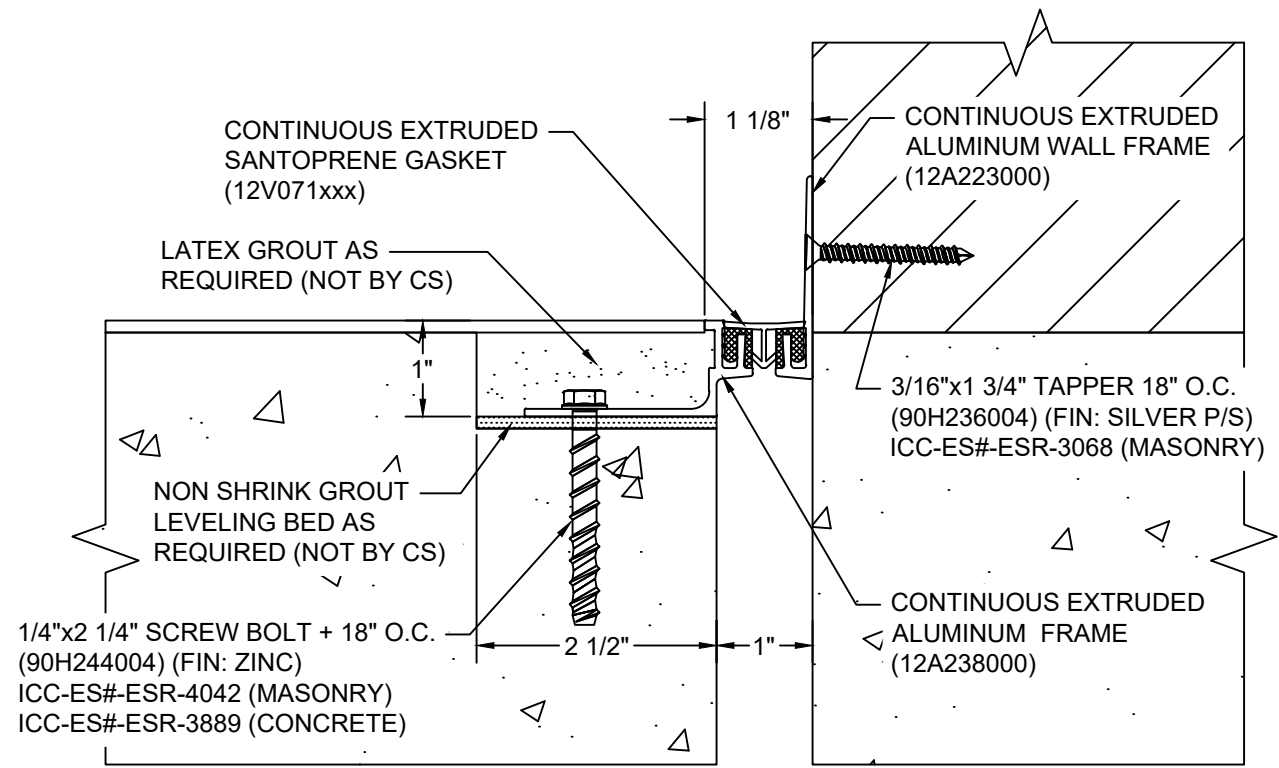

Model: GFTW-100X1

Construction Specialties
www.c-sgroup.com
6696 Route 405 Highway, Muncy, PA 17756
Phone: (800) 233-8493 / Fax: (570) 546-8022

895 Lakefront Promenade, Mississauga, Ontario L5E 2C2 Canada
Phone: (888) 895-8955 / Fax: (905) 274-6241

© Copyright 2016 Construction Specialties, Inc.

PROJECT:	SCALE: NTS
CUSTOMER:	DATE:
LOCATION:	JOB NO.:
DRAWN BY:	SHEET NO.: