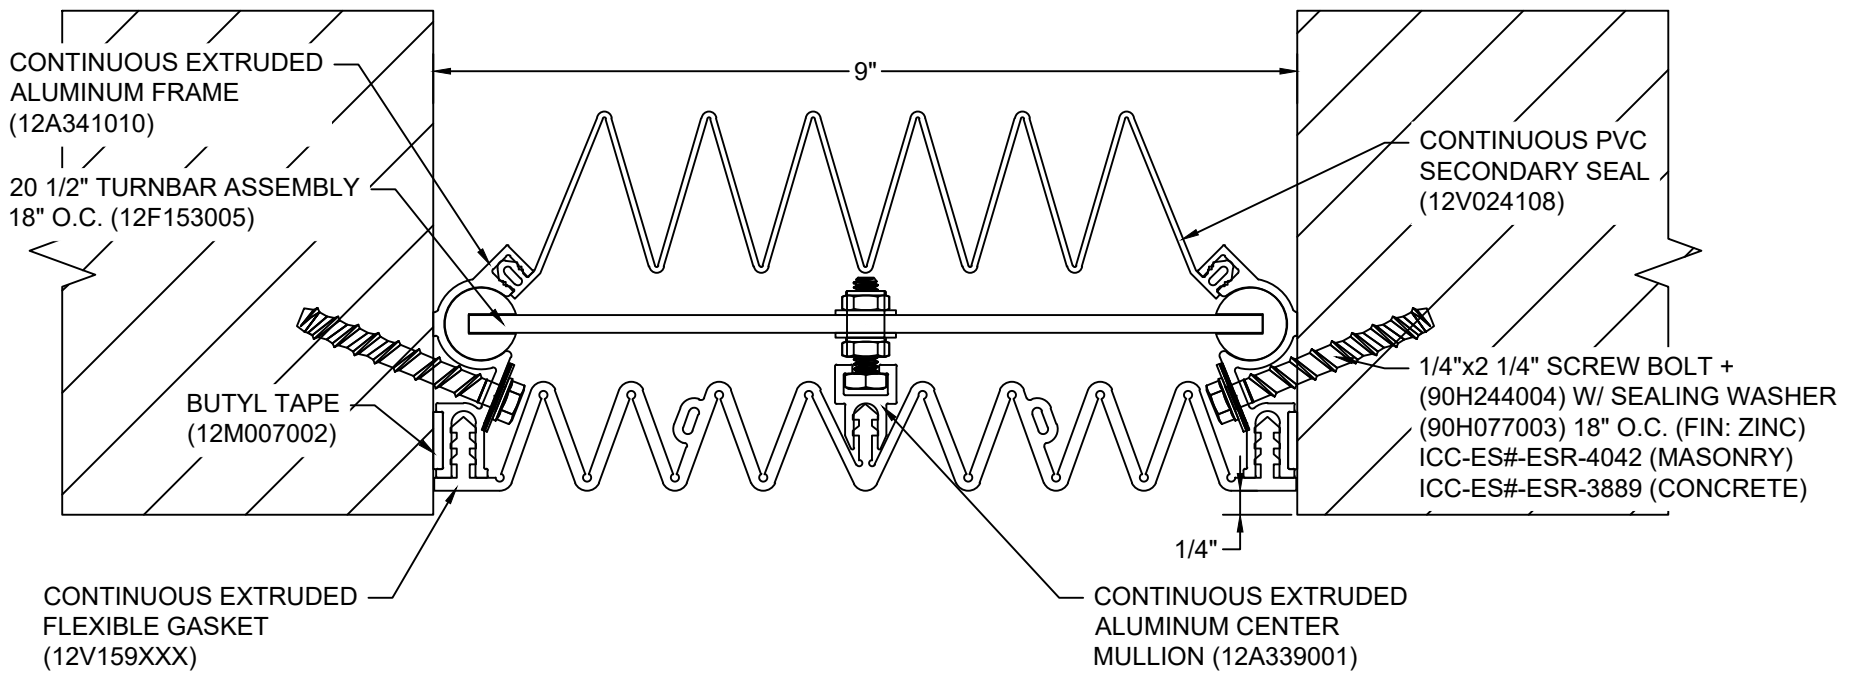

Model: SC-900

CS Construction Specialties
www.c-sgroup.com
6696 Route 405 Highway, Muncy, PA 17756
Phone: (800) 233-8493 / Fax: (570) 546-8022

895 Lakefront Promenade, Mississauga, Ontario L5E 2C2 Canada
Phone: (888) 895-8955 / Fax: (905) 274-6241

© Copyright 2016 Construction Specialties, Inc.

PROJECT:	SCALE: NTS
CUSTOMER:	DATE:
LOCATION:	JOB NO.:
DRAWN BY:	SHEET NO.: