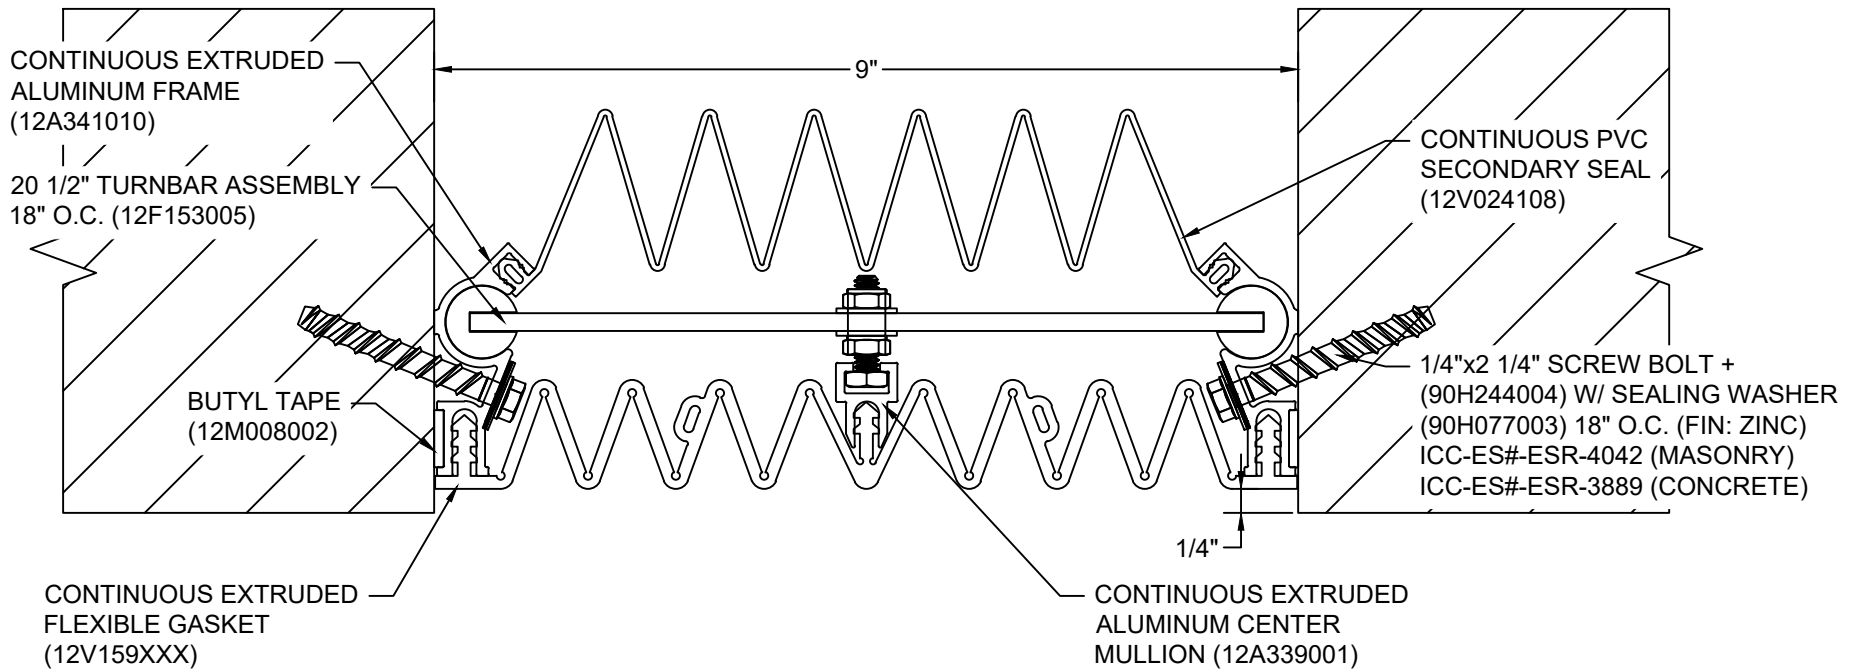

Model: SC-900

CS **Construction Specialties®**
www.c-sgroup.com
6696 Route 405 Highway, Muncy, PA 17756
Phone: (800) 233-8493 / Fax: (570) 546-8022
895 Lakefront Promenade, Mississauga, Ontario L5E 2C2 Canada
Phone: (888) 895-8955 / Fax: (905) 274-6241

© Copyright 2018 Construction Specialties, Inc.

PROJECT:	SCALE: NTS
CUSTOMER:	DATE:
LOCATION:	JOB NO.:
DRAWN BY:	SHEET NO.: