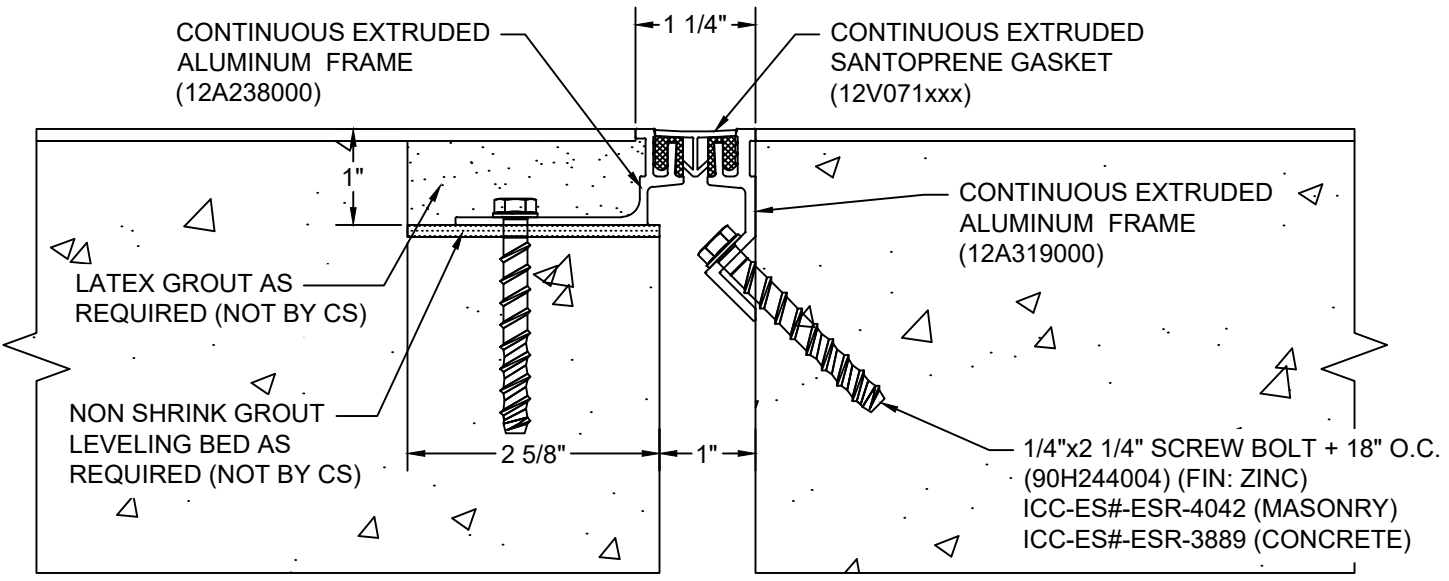

Model: GFT-100X1M

Construction Specialties
www.c-sgroup.com
6696 Route 405 Highway, Muncy, PA 17756
Phone: (800) 233-8493 / Fax: (570) 546-8022

895 Lakefront Promenade, Mississauga, Ontario L5E 2C2 Canada
Phone: (888) 895-8955 / Fax: (905) 274-6241

© Copyright 2016 Construction Specialties, Inc.

PROJECT:	SCALE: NTS
CUSTOMER:	DATE:
LOCATION:	JOB NO.:
DRAWN BY:	SHEET NO.: