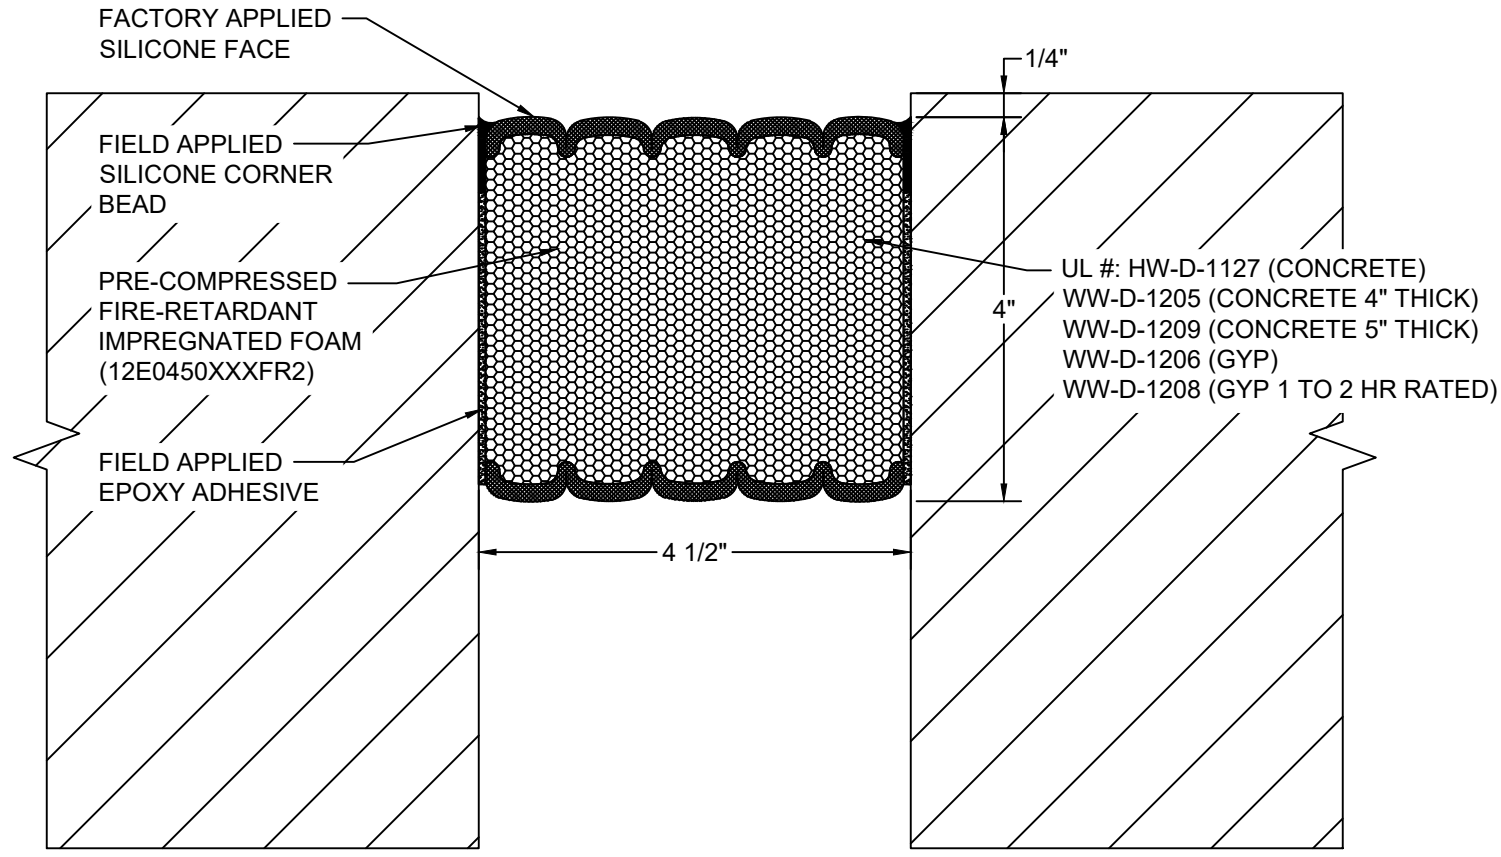

AVAILABLE COLORS:

*** COLORS SHOWN ARE A CLOSE APPROXIMATION OF SILICONE COLORS. THE MOST ACCURATE COLOR WILL BE FOUND VIEWING ACTUAL SILICONE SAMPLES. ***

Model: 2VFR-450

Construction Specialties®
www.c-sgroup.com
 6696 Route 405 Highway, Muncy, PA 17756
 Phone: (800) 233-8493 / Fax: (570) 546-8022
 895 Lakefront Promenade, Mississauga, Ontario L5E 2C2 Canada
 Phone: (888) 895-8955 / Fax: (905) 274-6241