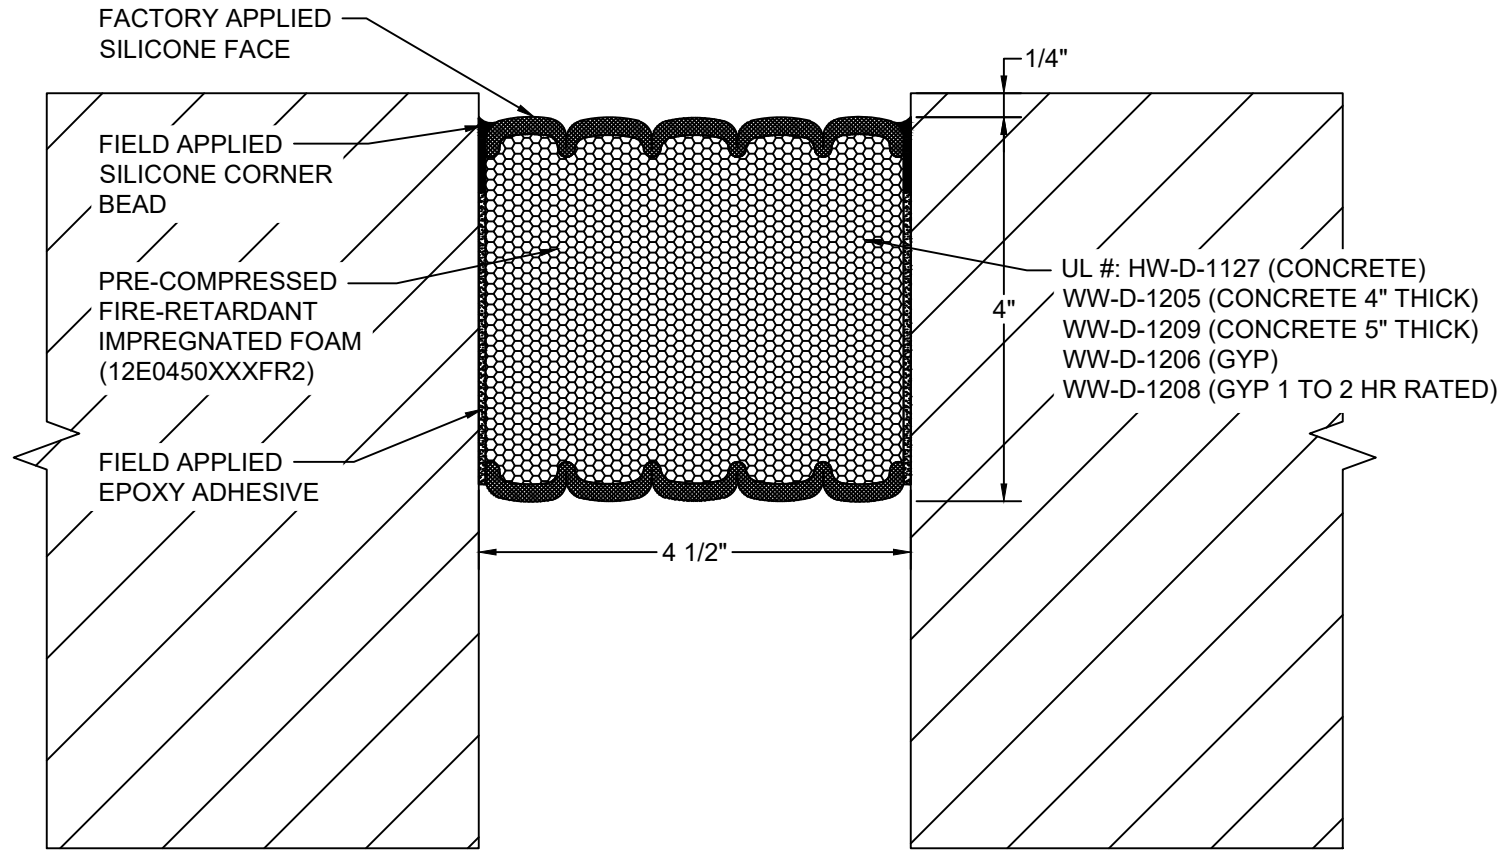

AVAILABLE COLORS:

*** COLORS SHOWN ARE A CLOSE APPROXIMATION OF SILICONE COLORS. THE MOST ACCURATE COLOR WILL BE FOUND VIEWING ACTUAL SILICONE SAMPLES. ***

Model: 2VFR-450

Construction Specialties®
www.c-sgroup.com
 6696 Route 405 Highway, Muncy, PA 17756
 Phone: (800) 233-8493 / Fax: (570) 546-8022
 895 Lakefront Promenade, Mississauga, Ontario L5E 2C2 Canada
 Phone: (888) 895-8955 / Fax: (905) 274-6241