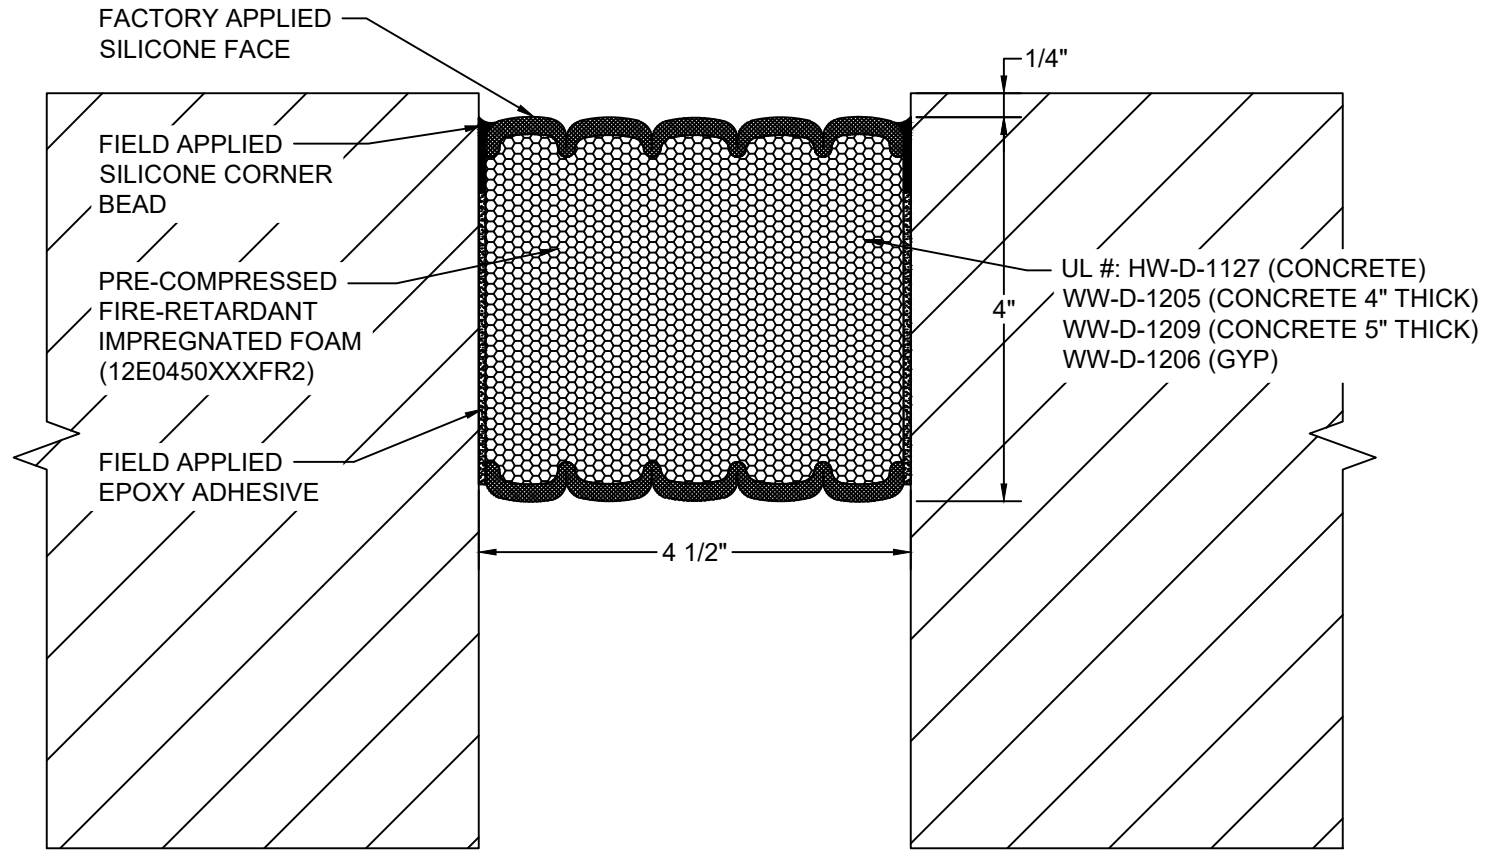

AVAILABLE COLORS:

*** COLORS SHOWN ARE A CLOSE APPROXIMATION OF SILICONE COLORS. THE MOST ACCURATE COLOR WILL BE FOUND VIEWING ACTUAL SILICONE SAMPLES. ***

Model: 2VFR-450

Construction Specialties®
www.c-sgroup.com
 6696 Route 405 Highway, Muncy, PA 17756
 Phone: (800) 233-8493 / Fax: (570) 546-8022
 895 Lakefront Promenade, Mississauga, Ontario L5E 2C2 Canada
 Phone: (888) 895-8955 / Fax: (905) 274-6241