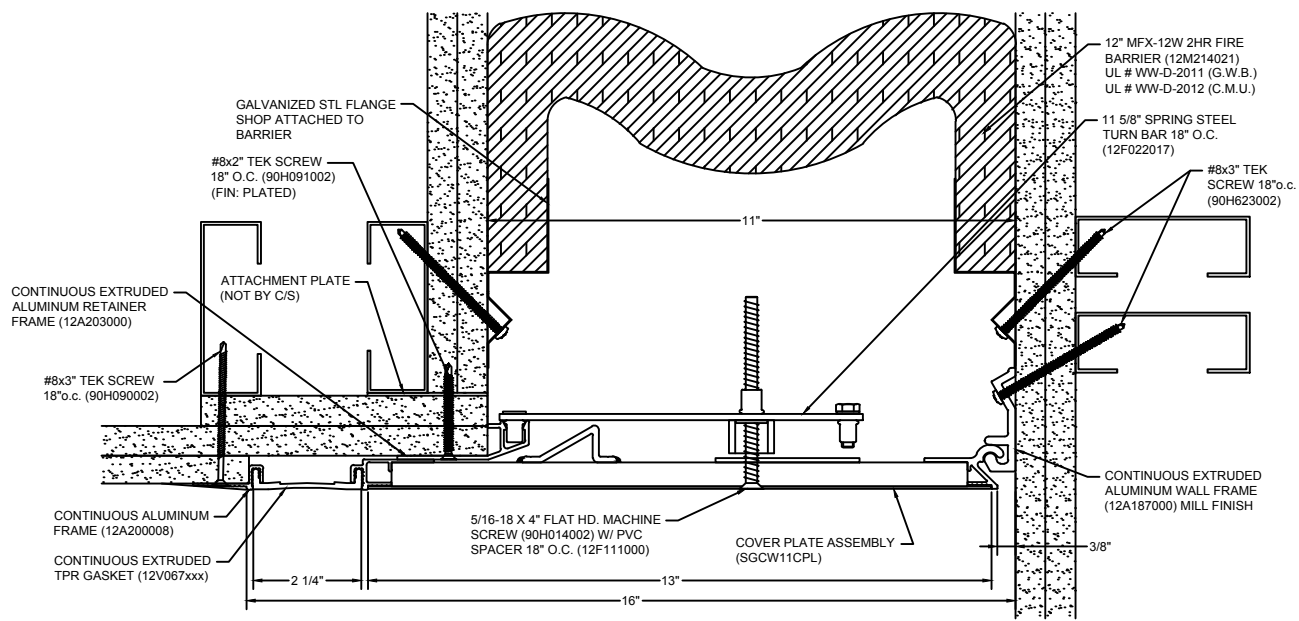

108 BLACK 232 WHITE **AVAILABLE COLORS:** 270 GREIGE 136 GRAY

*** CUSTOM COLORS ARE AVAILABLE AT AN ADDITIONAL CHARGE, SUBJECT TO MINIMUM QUANTITIES. ***

Model: SGWC-1100 W/ FB

CS **Construction Specialties**
www.c-sgroup.com
 6696 Route 405 Highway, Muncy, PA 17756
 Phone: (800) 233-8493 / Fax: (570) 546-8022