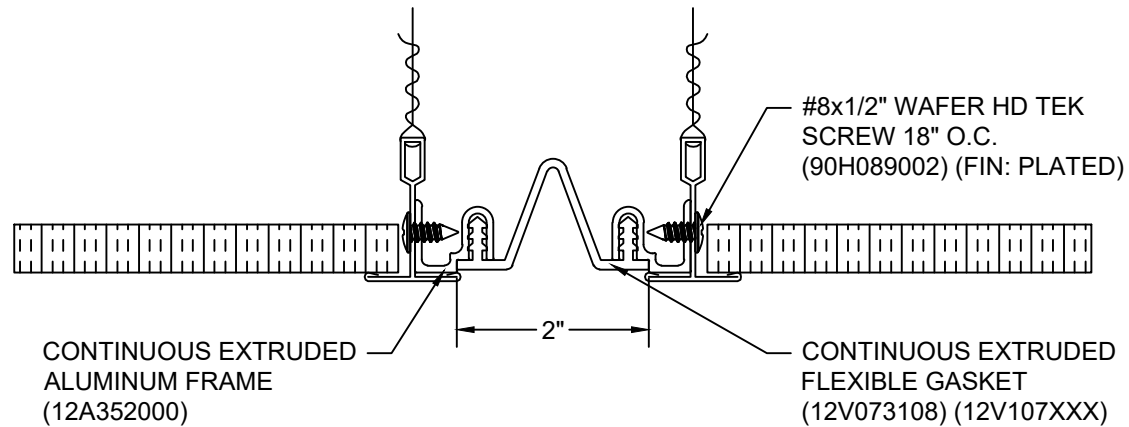

AVAILABLE COLORS:

108 BLACK		270 GREIGE	
136 GRAY		232 WHITE	

CUSTOM COLORS ARE AVAILABLE AT AN ADDITIONAL CHARGE, SUBJECT TO MINIMUM QUANTITIES.

Model: FCS-200

Construction Specialties
www.c-sgroup.com

6696 Route 405 Highway, Muncy, PA 17756
Phone: (800) 233-8493 / Fax: (570) 546-8022