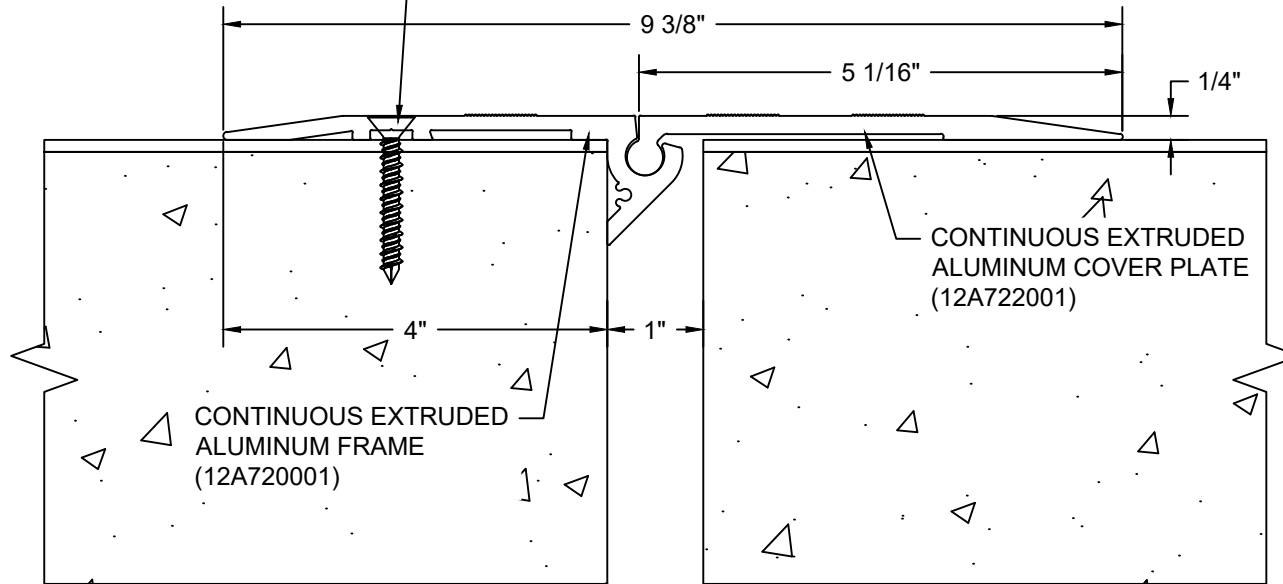

1/4"x1 3/4" TAPPER 18" O.C.
 (90H006004) (FIN: SILVER P/S)
 ICC-ES#-ESR-3068 (MASONRY)

Model: RFD-100

CS Construction Specialties®
www.c-sgroup.com
 6696 Route 405 Highway, Muncy, PA 17756
 Phone: (800) 233-8493 / Fax: (570) 546-8022