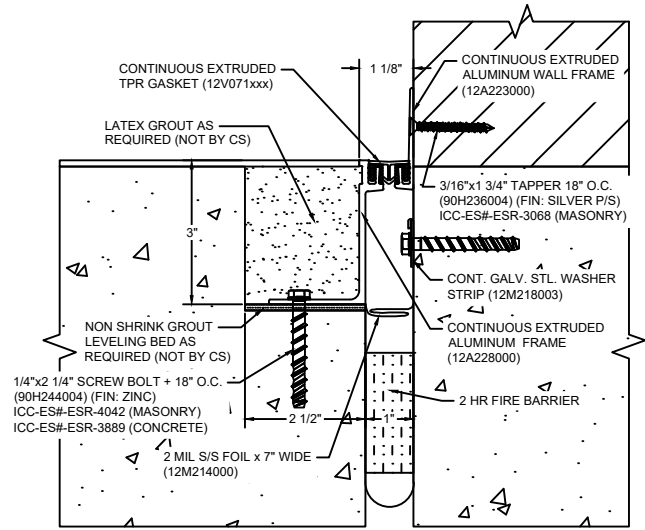

Model: GFTW-100X3 W/ FB

Construction Specialties®

www.c-sgroup.com

6696 Route 405 Highway, Muncy, PA 17756
Phone: (800) 233-8493 / Fax: (570) 546-8022

895 Lakefront Promenade, Mississauga, Ontario L5E 2C2 Canada
Phone: (888) 895-8955 / Fax: (905) 274-6241

© Copyright 2018 Construction Specialties, Inc.

PROJECT:	SCALE: NTS
CUSTOMER:	DATE:
LOCATION:	JOB NO.:
DRAWN BY:	SHEET NO.: