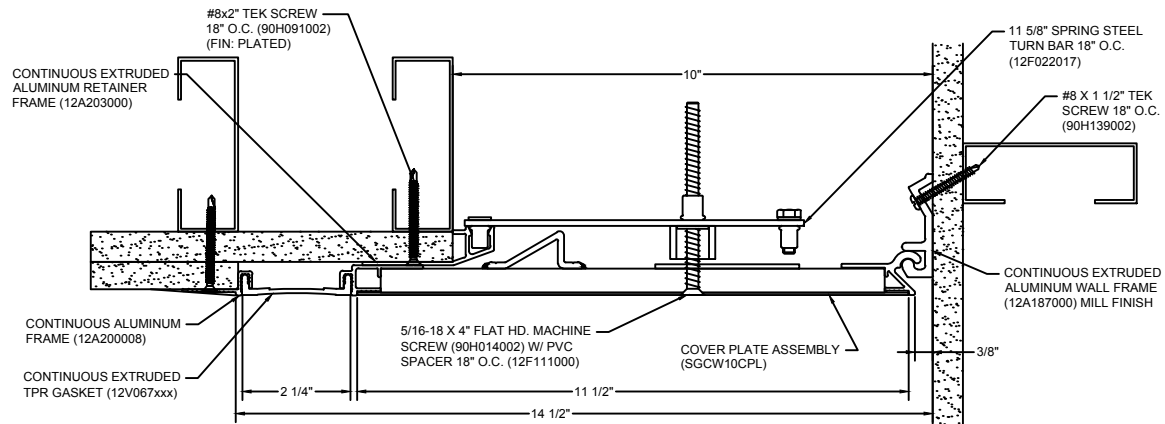

108 BLACK 	232 WHITE 	AVAILABLE COLORS:	270 GREIGE 	136 GRAY 
---	---	--------------------------	--	--

*** CUSTOM COLORS ARE AVAILABLE AT AN ADDITIONAL CHARGE, SUBJECT TO MINIMUM QUANTITIES. ***

Model: SGWC-1000