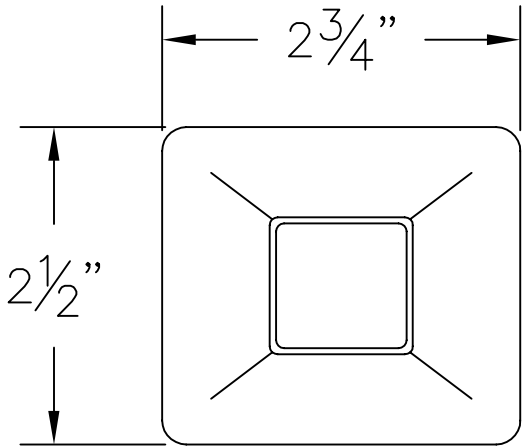

CEILING SOCKET

PLAN VIEW

SIDE VIEW

ISOMETRIC VIEW

6062 CUBICLE TRACK

DRAWING BY: CDL

DATE: 10/5/2016