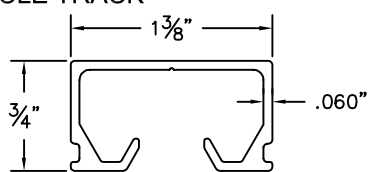

CEILING SOCKET

PLAN VIEW

SIDE VIEW

ISOMETRIC VIEW

6062 CUBICLE TRACK

DRAWING BY: CDL

DATE: 10/5/2016