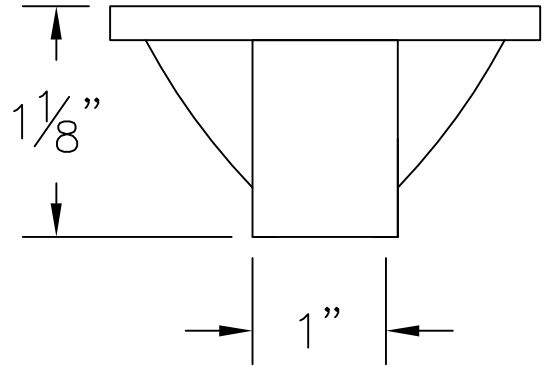

CEILING SOCKET

PLAN VIEW

SIDE VIEW

ISOMETRIC VIEW

6062 CUBICLE TRACK

DRAWING BY: CDL

DATE: 10/5/2016