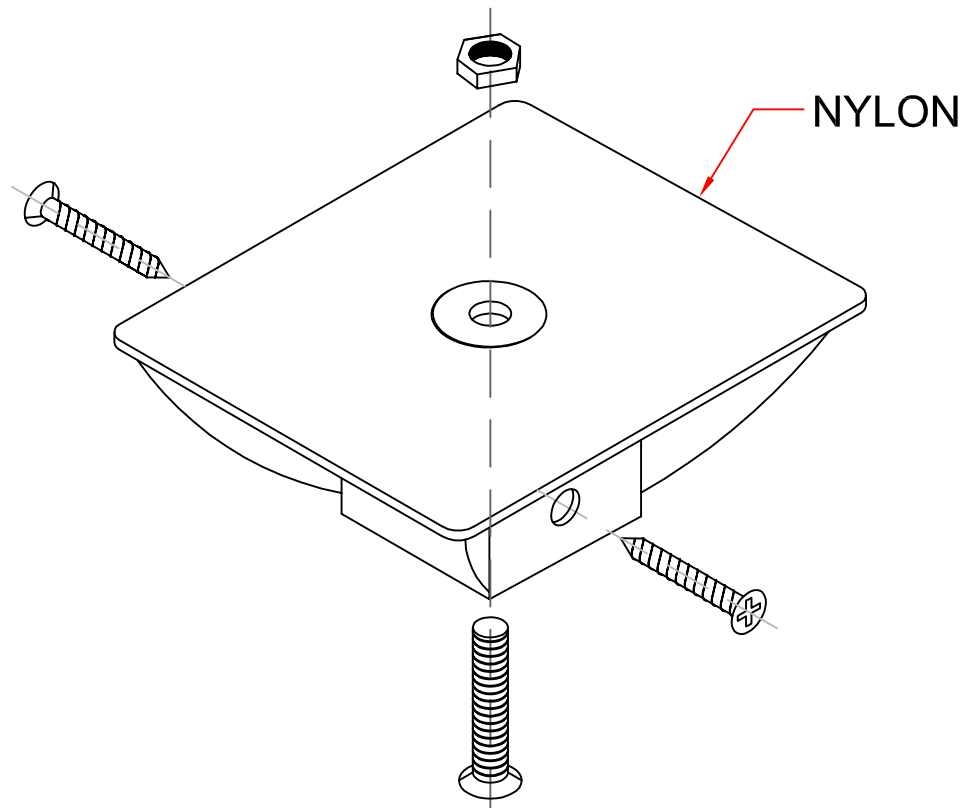

CEILING SOCKET

PLAN VIEW

SIDE VIEW

ISOMETRIC VIEW

6062 CUBICLE TRACK

DRAWING BY: CDL

DATE: 10/5/2016