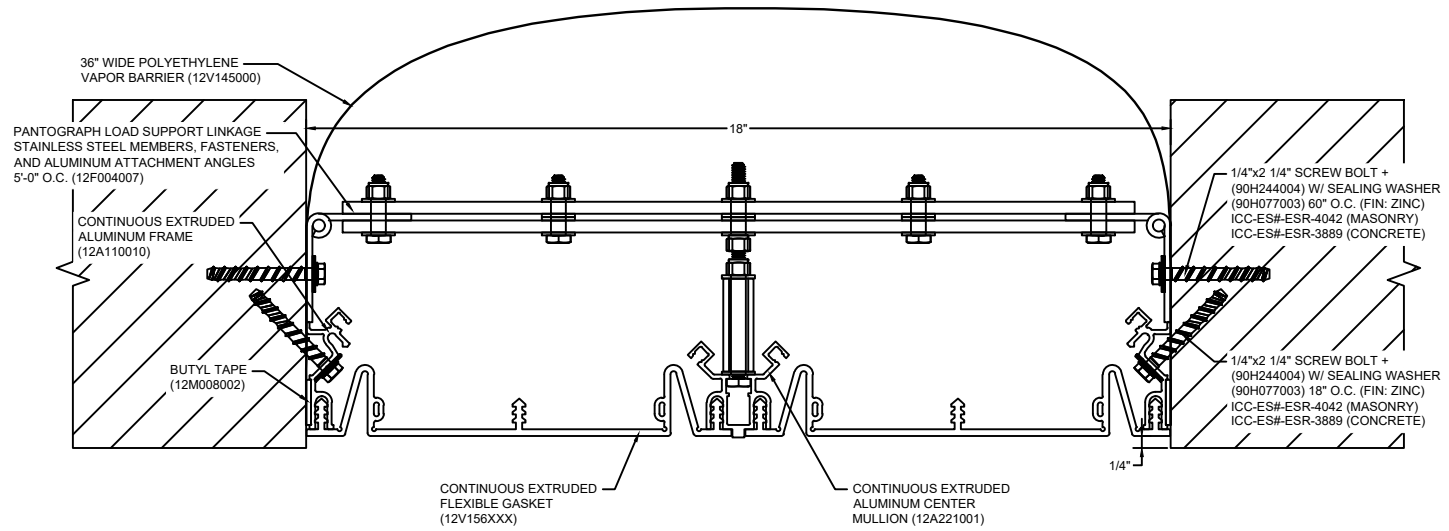

Model: SF-1800

Construction Specialties® www.c-sgroup.com 6696 Route 405 Highway, Muncy, PA 17756 Phone: (800) 233-8493 / Fax: (570) 546-8022 895 Lakefront Promenade, Mississauga, Ontario L5E 2C2 Canada Phone: (888) 895-8955 / Fax: (905) 274-6241	© Copyright 2018 Construction Specialties, Inc.	PROJECT:	SCALE: NTS
		CUSTOMER:	DATE:
		LOCATION:	JOB NO.:
		DRAWN BY:	SHEET NO.: