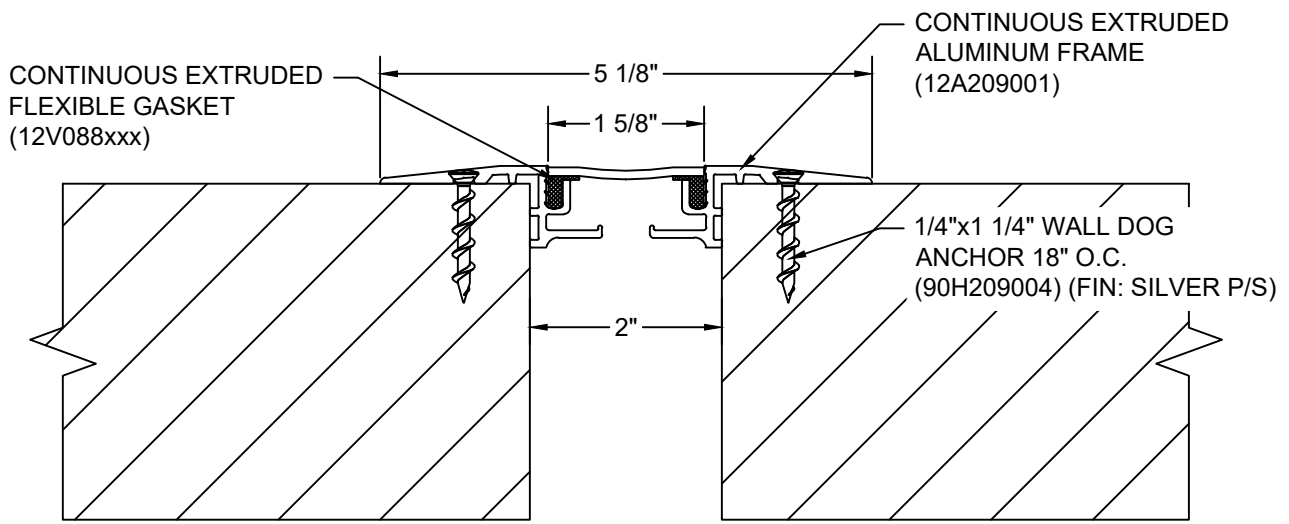

Model: GFS-200WL

Construction Specialties
www.c-sgroup.com
6696 Route 405 Highway, Muncy, PA 17756
Phone: (800) 233-8493 / Fax: (570) 546-8022

895 Lakefront Promenade, Mississauga, Ontario L5E 2C2 Canada
Phone: (888) 895-8955 / Fax: (905) 274-6241

© Copyright 2016 Construction Specialties, Inc.

PROJECT:	SCALE: NTS
CUSTOMER:	DATE:
LOCATION:	JOB NO.:
DRAWN BY:	SHEET NO.: