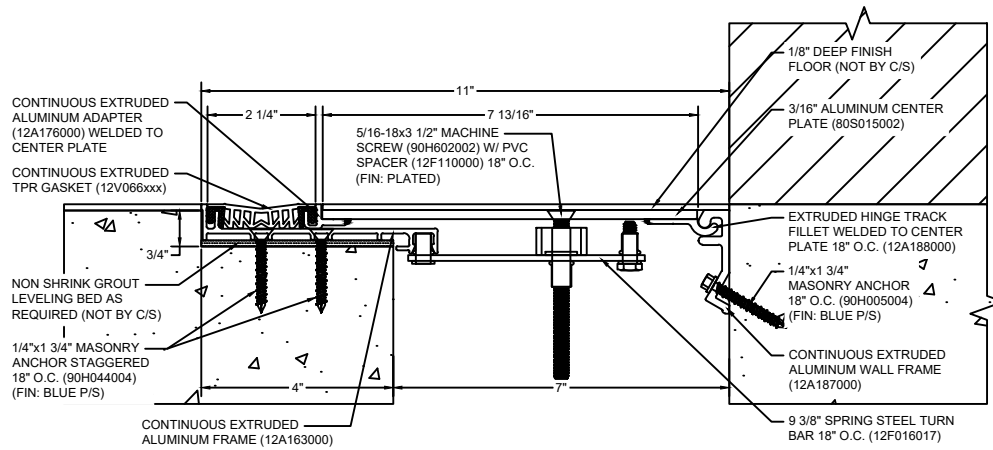

Model: SGRW-700

Construction Specialties®
www.c-sgroup.com
6696 Route 405 Highway, Muncy, PA 17756
Phone: (800) 233-8493 / Fax: (570) 546-8022
895 Lakefront Promenade, Mississauga, Ontario L5E 2C2 Canada
Phone: (888) 895-8955 / Fax: (905) 274-6241

© Copyright 2018 Construction Specialties, Inc.

PROJECT:	SCALE: NTS
CUSTOMER:	DATE:
LOCATION:	JOB NO.:
DRAWN BY:	SHEET NO.: