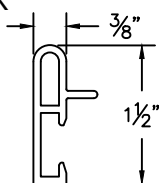

ON THE RIGHT TRACK

Features:

- Ultra quiet track for new construction or adaptive to existing aluminum track systems.
- Extruded aluminum track bar in white baked enamel finish.
- Change curtains fast by manually placing them on the track or using "The Grabber" installation tool.
- Hookless curtain rings can be used on any fabric.
- Radius bends readily available in 12" & 24" for 90 & 45 degree applications.
- Special radius bends.

Technical Data:

- This system can be mounted on hard or grid ceiling and/or walls.
- Retrofit options are available for existing track.

INSTALLATION TYPES	OTR COMPONENTS	
<u>SURFACE MOUNT</u> GRID CEILING HARD CEILING	PART # OPTS-E03 USED IN ALL TYPES	PART # OPTS-G03 USED IN ALL TYPES EXCEPT WALL MOUNT
<u>SUSPENDED MOUNT</u>	PART # OPTS-S03 USED IN SURFACE MOUNT (GRID CEILING)	PART # OPTS-B03 USED IN SURFACE MOUNT (HARD CEILING)
<u>RETROFIT</u>	PART # OPTS-M03 USED IN ALL TYPES	PART # OPTS-F03 USED IN ALL TYPES
<u>WALL MOUNT</u>	PART # OPTS-J03 USED IN SUSPENDED MOUNT	PART # OPTS-P03 USED IN SUSPENDED MOUNT
	PART # OPTS-J03-SB USED IN SUSPENDED MOUNT	PART # OPTS-J03-U02 USED IN ALL TYPES
	PART # OPTS-Q03 USED IN WALL MOUNT	PART # OPTS-T03 USED IN RETROFIT

ON THE RIGHT TRACK

DRAWING BY: CDL

DATE: 10/5/2016

Cubicle Curtains