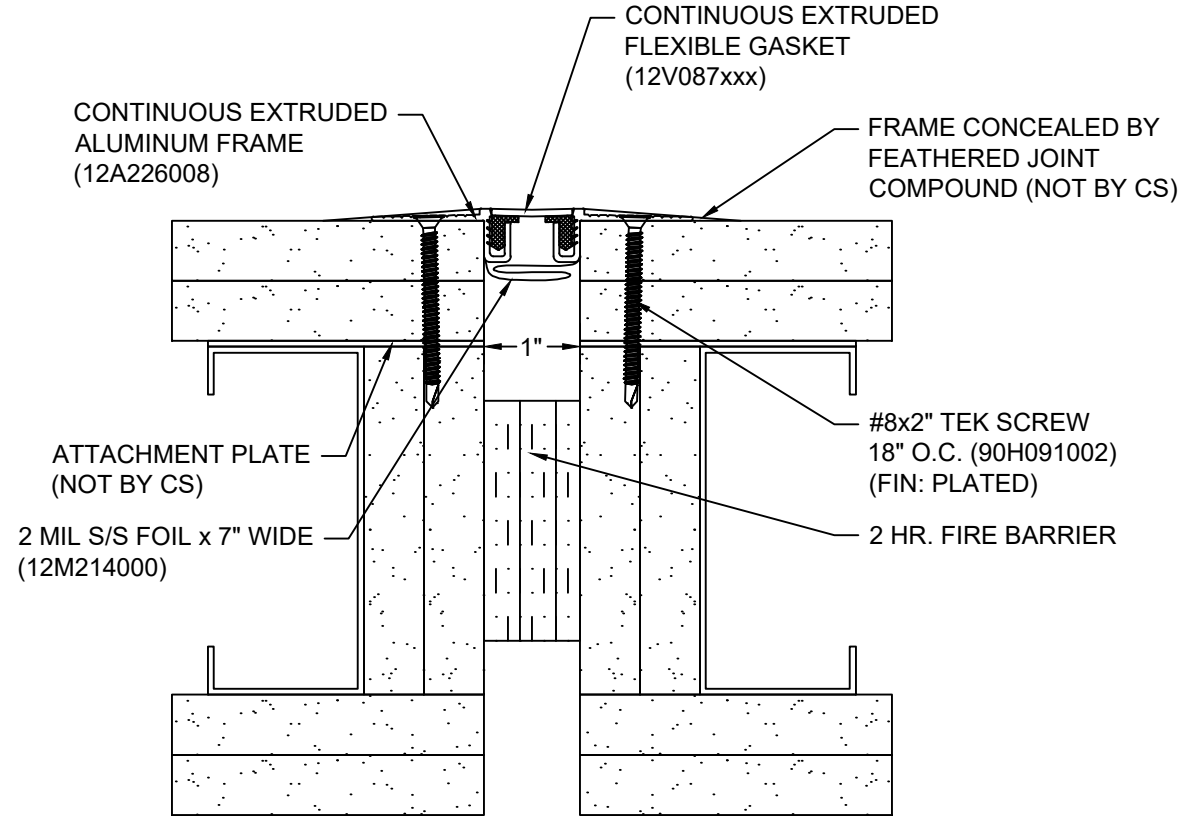

Model: FWF-100 W/ FB

Construction Specialties®

www.c-sgroup.com

6696 Route 405 Highway, Muncy, PA 17756
Phone: (800) 233-8493 / Fax: (570) 546-8022

895 Lakefront Promenade, Mississauga, Ontario L5E 2C2 Canada
Phone: (888) 895-8955 / Fax: (905) 274-6241

© Copyright 2018 Construction Specialties, Inc.

PROJECT:	SCALE: NTS
CUSTOMER:	DATE:
LOCATION:	JOB NO.:
DRAWN BY:	SHEET NO.: