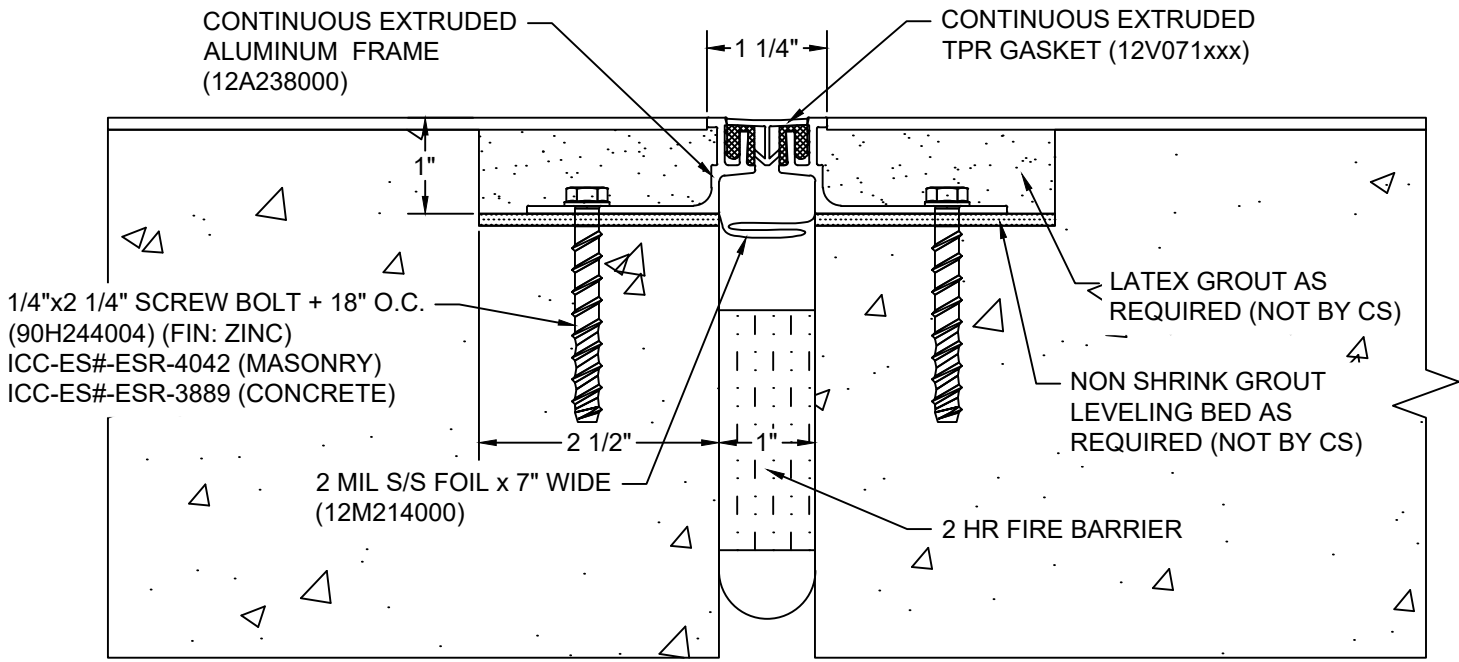

Model: GFT-100X1 W/ FB

Construction Specialties® www.csgroup.com 6696 Route 405 Highway, Muncy, PA 17756 Phone: (800) 233-8493 / Fax: (570) 546-8022 895 Lakefront Promenade, Mississauga, Ontario L5E 2C2 Canada Phone: (888) 895-8955 / Fax: (905) 274-6241	© Copyright 2018 Construction Specialties, Inc.	PROJECT:	SCALE: NTS
		CUSTOMER:	DATE:
		LOCATION:	JOB NO.:
		DRAWN BY:	SHEET NO.: