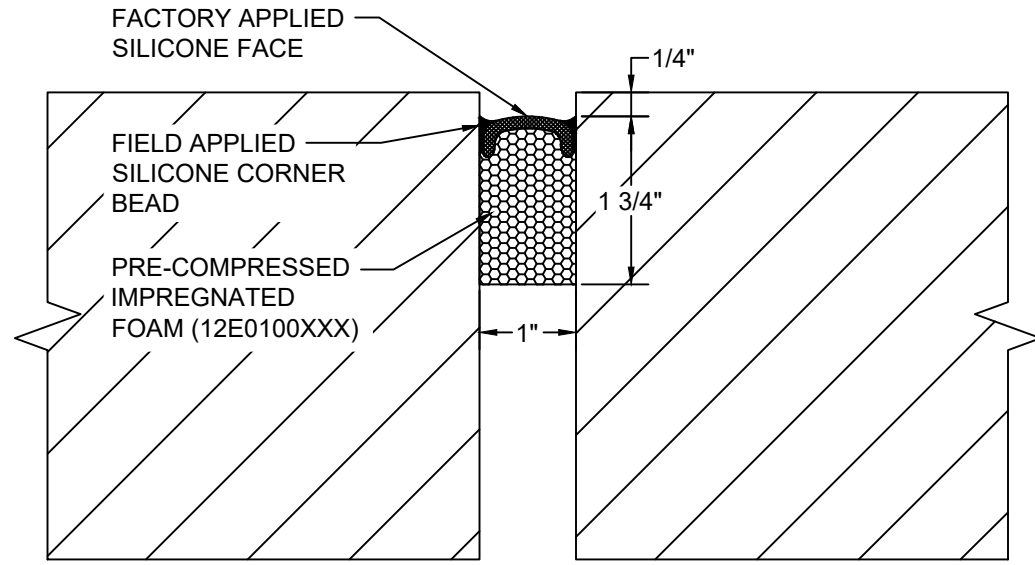

AVAILABLE COLORS:

*** COLORS SHOWN ARE A CLOSE APPROXIMATION OF SILICONE COLORS. THE MOST ACCURATE COLOR WILL BE FOUND VIEWING ACTUAL SILICONE SAMPLES. ***

Model: VF-100

Construction Specialties®
www.c-sgroup.com
 6696 Route 405 Highway, Muncy, PA 17756
 Phone: (800) 233-8493 / Fax: (570) 546-8022
 895 Lakefront Promenade, Mississauga, Ontario L5E 2C2 Canada
 Phone: (888) 895-8955 / Fax: (905) 274-6241