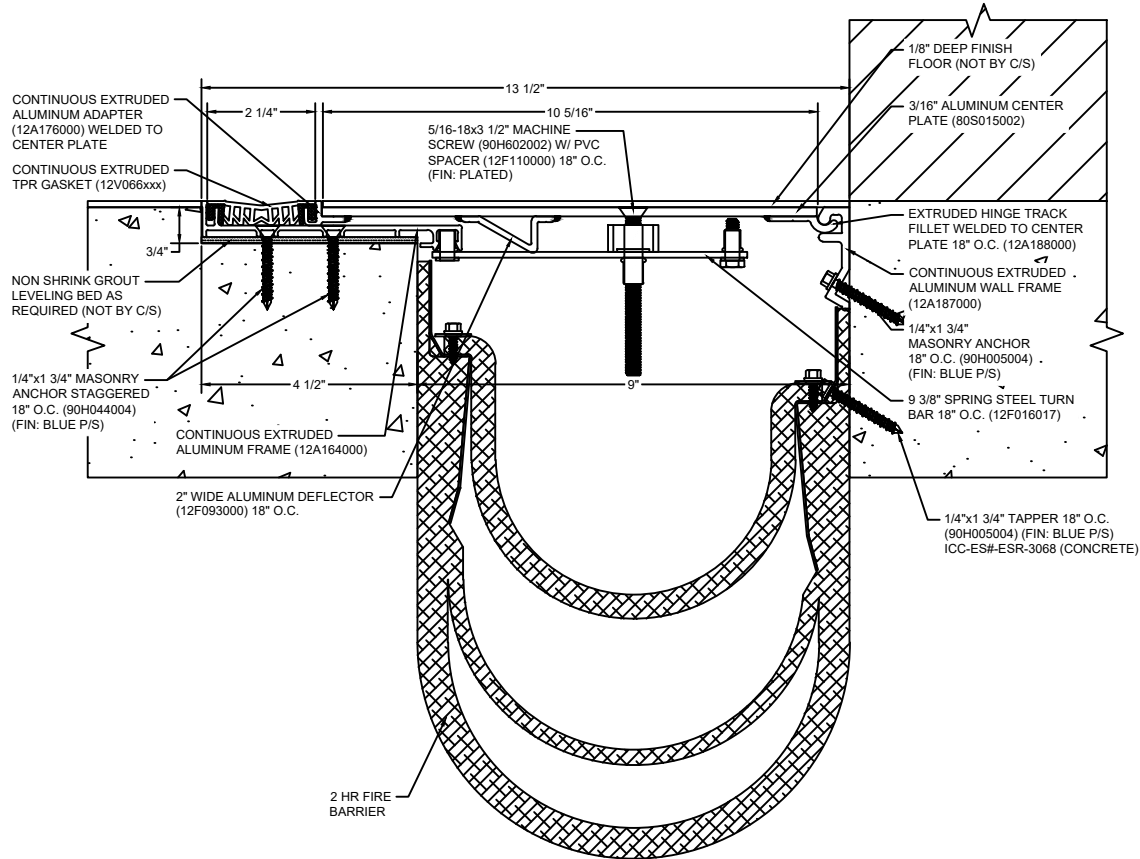

Model: SGRW-900 W/ FB

CS Construction Specialties®
www.c-sgroup.com
6696 Route 405 Highway, Muncy, PA 17756
Phone: (800) 233-8493 / Fax: (570) 546-8022
895 Lakefront Promenade, Mississauga, Ontario L5E 2C2 Canada
Phone: (888) 895-8955 / Fax: (905) 274-6241

© Copyright 2018 Construction Specialties, Inc.

PROJECT:	SCALE: NTS
CUSTOMER:	DATE:
LOCATION:	JOB NO.:
DRAWN BY:	SHEET NO.: