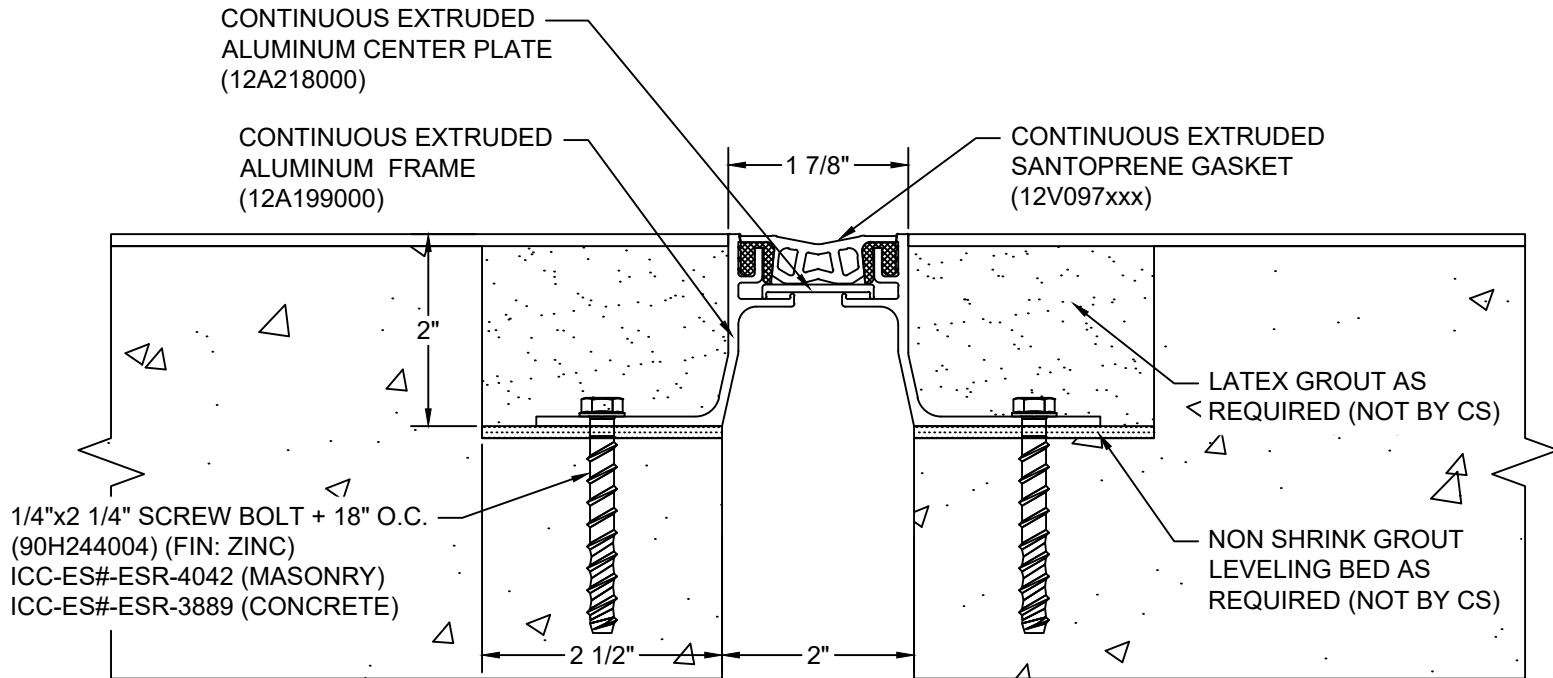

Model: GFT-200X2

Construction Specialties
www.c-sgroup.com

6696 Route 405 Highway, Muncy, PA 17756
Phone: (800) 233-8493 / Fax: (570) 546-8022

895 Lakefront Promenade, Mississauga, Ontario L5E 2C2 Canada
Phone: (888) 895-8955 / Fax: (905) 274-6241

© Copyright 2016 Construction Specialties, Inc.

PROJECT:	SCALE: NTS
CUSTOMER:	DATE:
LOCATION:	JOB NO.:
DRAWN BY:	SHEET NO.: