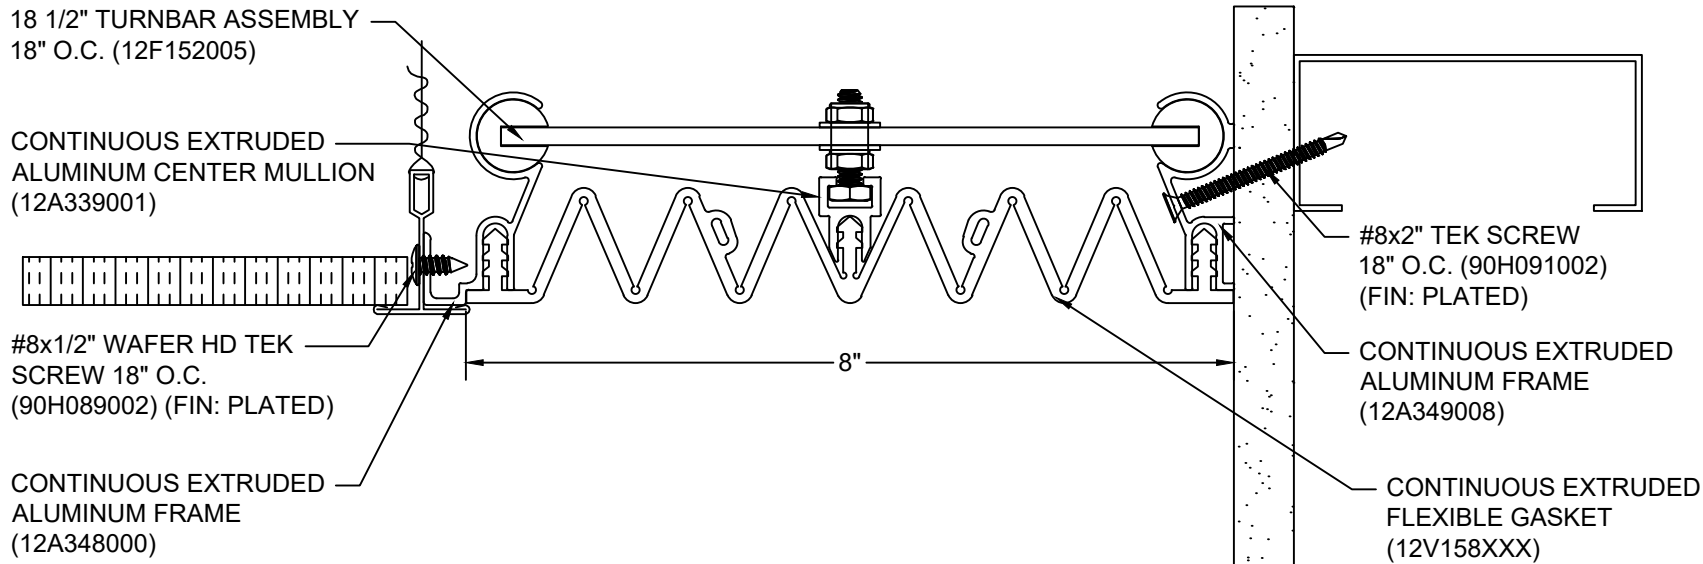

108 BLACK	232 WHITE	AVAILABLE COLORS:	270 GREIGE	136 GRAY
		*** CUSTOM COLORS ARE AVAILABLE AT AN ADDITIONAL CHARGE, SUBJECT TO MINIMUM QUANTITIES. ***		

Model: FCSC-800

 **Construction Specialties**[®]
www.c-sgroup.com
 6696 Route 405 Highway, Muncy, PA 17756
 Phone: (800) 233-8493 / Fax: (570) 546-8022