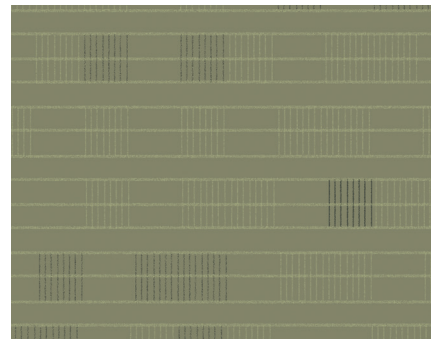

10134 Paprika

10139 Valley Mist

10135 Glacier

10136 Stonington

10137 Cypress

10138 Riviera

10140 Concord

10141 Hearthstone

Due to differences in monitor resolutions, colors shown may vary. Please request samples prior to specifying.

Acrovyn by Design® Patterns - Organic Collection

Foliage

10130 Nantucket

10132 Barley

10131 Cottonwood