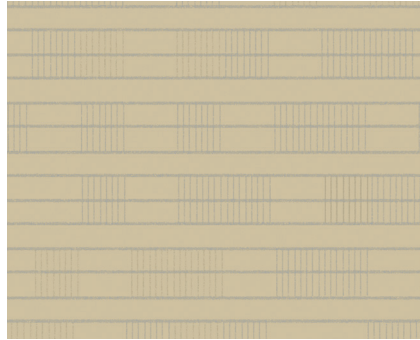

Acrovyn by Design® Patterns - Organic Collection

Crosswind

10130 Nantucket

10132 Barley

10131 Cottonwood

10133 Nectar

10134 Paprika

10139 Valley Mist

10135 Glacier

10136 Stonington

10137 Cypress

10138 Riviera

10140 Concord

10141 Hearthstone

Due to differences in monitor resolutions, colors shown may vary. Please request samples prior to specifying.

Acrovyn by Design® Patterns - Organic Collection

Foliage

10130 Nantucket

10132 Barley

10131 Cottonwood

10133 Nectar

10134 Paprika

10139 Valley Mist

10135 Glacier