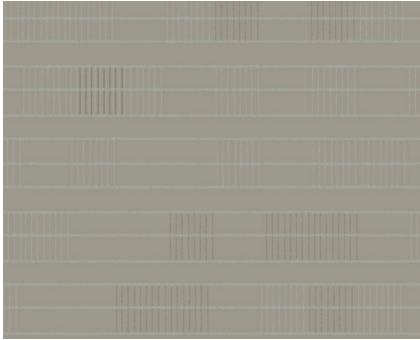

Acrovyn by Design® Patterns - Organic Collection

Crosswind

10130 Nantucket

10132 Barley

10131 Cottonwood

10133 Nectar

10134 Paprika

10139 Valley Mist

10135 Glacier

10136 Stonington

10137 Cypress

10138 Riviera

10140 Concord

10141 Hearthstone

Due to differences in monitor resolutions, colors shown may vary. Please request samples prior to specifying.

Acrovyn by Design® Patterns - Organic Collection

Foliage

10130 Nantucket

10132 Barley

10131 Cottonwood

10133 Nectar

10134 Paprika

10139 Valley Mist

10135 Glacier