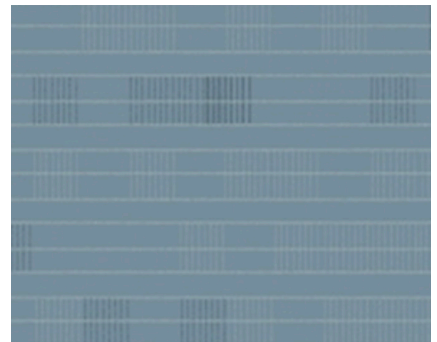

Acrovyn by Design® Patterns - Organic Collection

Crosswind

10130 Nantucket

10132 Barley

10131 Cottonwood

10133 Nectar

10134 Paprika

10139 Valley Mist