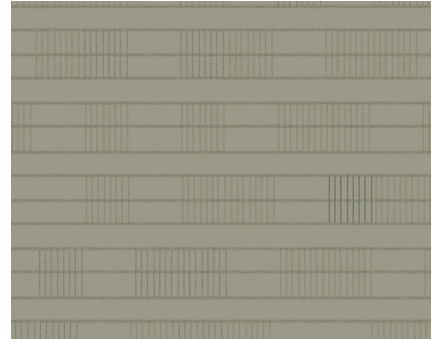

Acrovyn by Design® Patterns - Organic Collection

Crosswind

10130 Nantucket

10132 Barley

10131 Cottonwood

10133 Nectar

10134 Paprika

10139 Valley Mist

10135 Glacier

10136 Stonington

10137 Cypress

10138 Riviera

10140 Concord

10141 Hearthstone

Due to differences in monitor resolutions, colors shown may vary. Please request samples prior to specifying.

Acrovyn by Design® Patterns - Organic Collection

Foliage

10130 Nantucket

10132 Barley

10131 Cottonwood

10133 Nectar

10134 Paprika

10139 Valley Mist

10135 Glacier