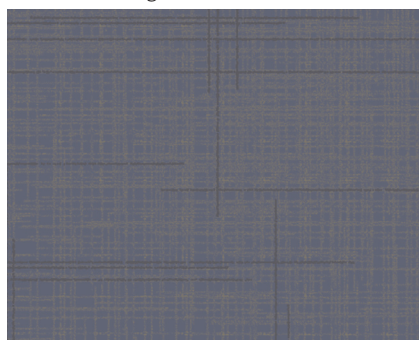

Linen

10130 Nantucket

10132 Barley

10131 Cottonwood

10133 Nectar

10134 Paprika

10139 Valley Mist

10135 Glacier

10136 Stonington

10137 Cypress

10138 Riviera

10140 Concord

10141 Hearthstone

Due to differences in monitor resolutions, colors shown may vary. Please request samples prior to specifying.