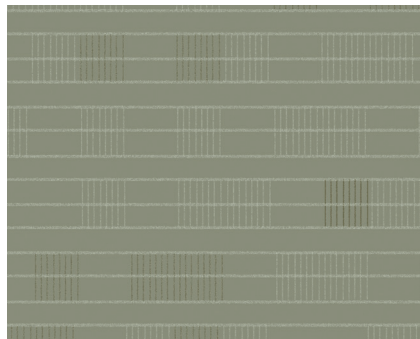

Acrovyn by Design® Patterns - Organic Collection

Crosswind

10130 Nantucket

10132 Barley

10131 Cottonwood

10133 Nectar

10134 Paprika

10139 Valley Mist

10135 Glacier

10136 Stonington

10137 Cypress

10138 Riviera

10140 Concord

10141 Hearthstone

Due to differences in monitor resolutions, colors shown may vary. Please request samples prior to specifying.

Acrovyn by Design® Patterns - Organic Collection

Foliage

10130 Nantucket

10132 Barley

10131 Cottonwood

10133 Nectar

10134 Paprika

10139 Valley Mist

10135 Glacier