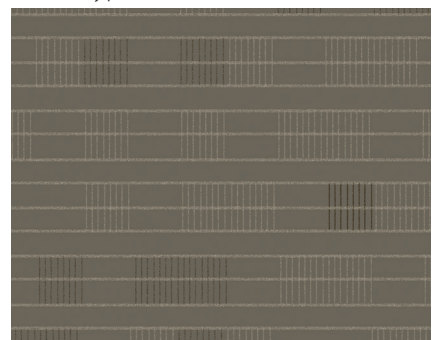

10135 Glacier

10136 Stonington

10137 Cypress

10138 Riviera

10140 Concord

10141 Hearthstone

Due to differences in monitor resolutions, colors shown may vary. Please request samples prior to specifying.

Acrovyn by Design® Patterns - Organic Collection

Foliage

10130 Nantucket

10132 Barley

10131 Cottonwood

10133 Nectar

10134 Paprika

10139 Valley Mist

10135 Glacier