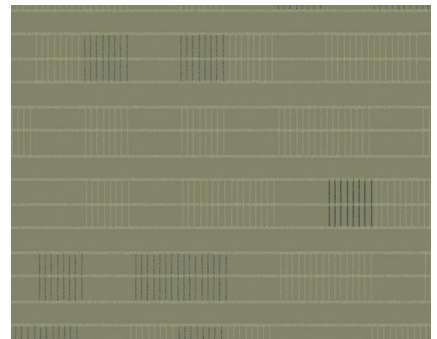

Acrovyn by Design® Patterns - Organic Collection

Crosswind

10130 Nantucket

10132 Barley

10131 Cottonwood

10133 Nectar

10134 Paprika

10139 Valley Mist

10135 Glacier

10136 Stonington

10137 Cypress

10138 Riviera

10140 Concord

10141 Hearthstone

Due to differences in monitor resolutions, colors shown may vary. Please request samples prior to specifying.

Acrovyn by Design® Patterns - Organic Collection

Foliage

10130 Nantucket

10132 Barley

10131 Cottonwood

10133 Nectar

10134 Paprika

10139 Valley Mist

10135 Glacier