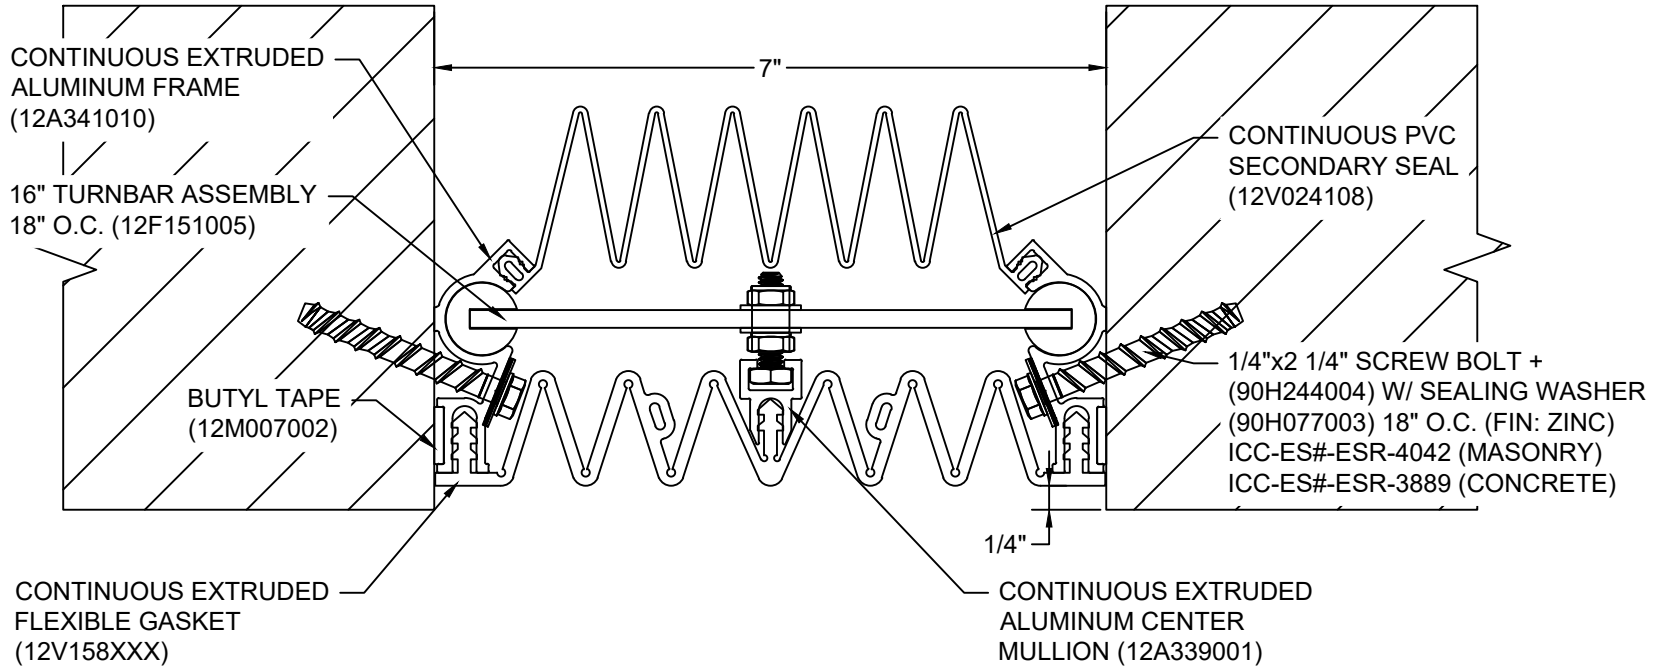

Model: SC-700

Construction Specialties
www.c-sgroup.com
6696 Route 405 Highway, Muncy, PA 17756
Phone: (800) 233-8493 / Fax: (570) 546-8022

895 Lakefront Promenade, Mississauga, Ontario L5E 2C2 Canada
Phone: (888) 895-8955 / Fax: (905) 274-6241

© Copyright 2016 Construction Specialties, Inc.

PROJECT:	SCALE: NTS
CUSTOMER:	DATE:
LOCATION:	JOB NO.:
DRAWN BY:	SHEET NO.: