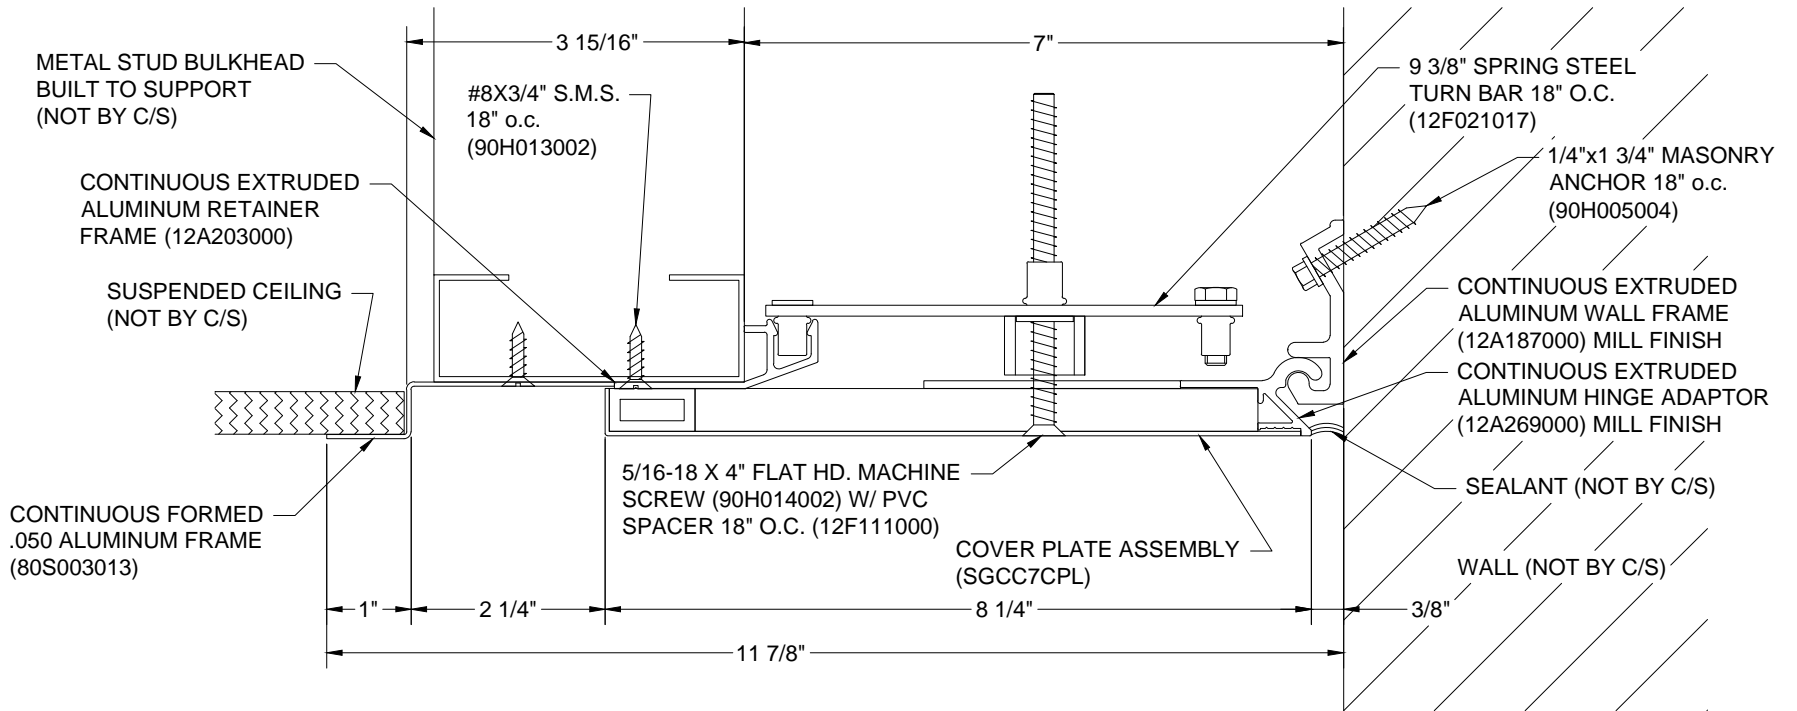

SHOP NOTE: CUT 3/8" OFF
END OF RETAINER

SGCC-700

Construction Specialties

6696 Route 405 Highway, Muncy, PA 17756
 Phone (800) 233-8493 / Fax (570) 546-8022
 895 Lakefront Promenade, Mississauga, Ontario L5E 2C2 Canada
 Phone (888) 895-8955 / Fax (905) 274-6241

PROJECT:	SCALE: SCALED TO FIT
CUSTOMER:	DATE:
LOCATION:	JOB NO.:
DRAWN BY:	SHEET NO.: