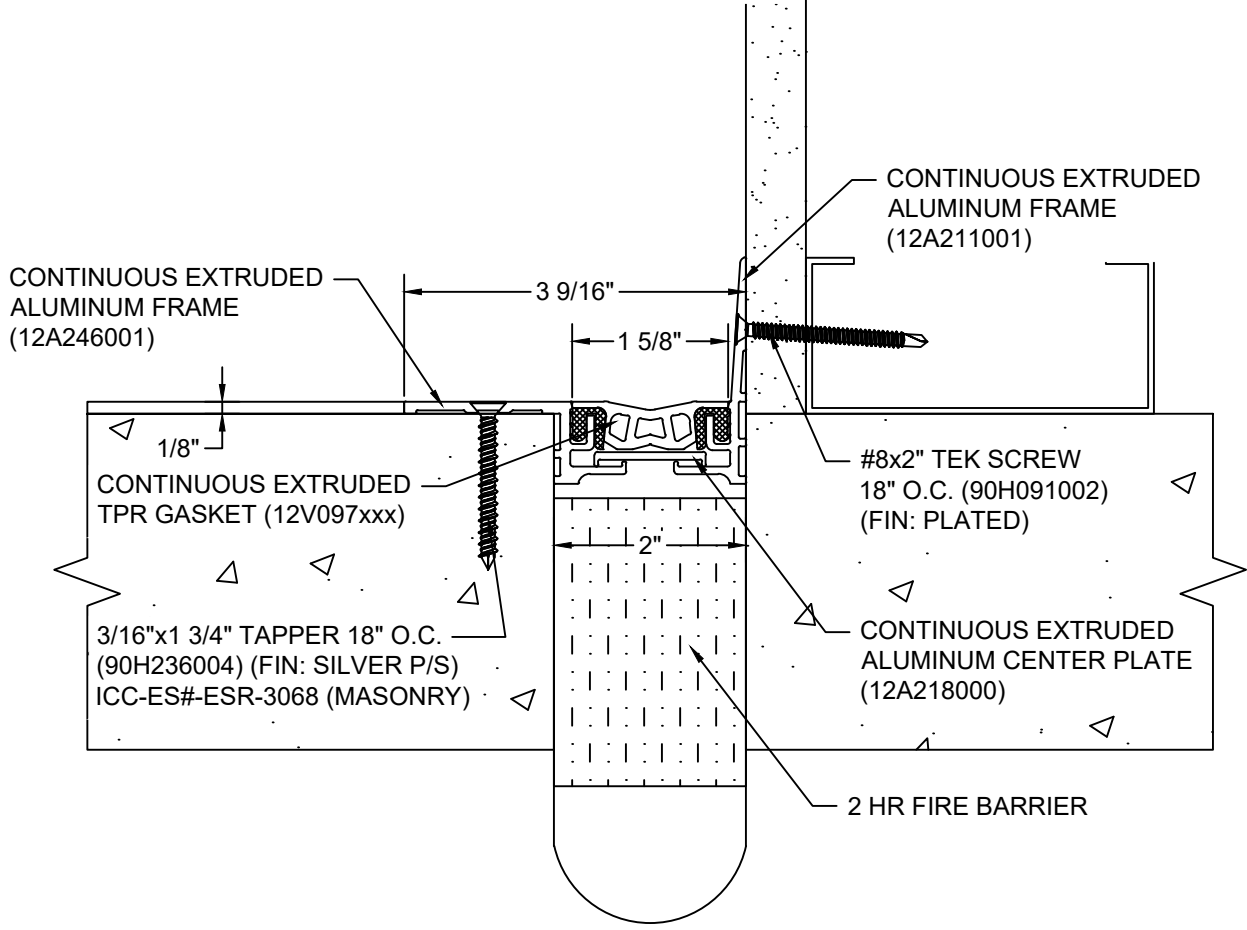

Model: GFSTW-200 W/ FB

Construction Specialties®
www.c-sgroup.com
6696 Route 405 Highway, Muncy, PA 17756
Phone: (800) 233-8493 / Fax: (570) 546-8022
895 Lakefront Promenade, Mississauga, Ontario L5E 2C2 Canada
Phone: (888) 895-8955 / Fax: (905) 274-6241

© Copyright 2018 Construction Specialties, Inc.

PROJECT:	SCALE: NTS
CUSTOMER:	DATE:
LOCATION:	JOB NO.:
DRAWN BY:	SHEET NO.: