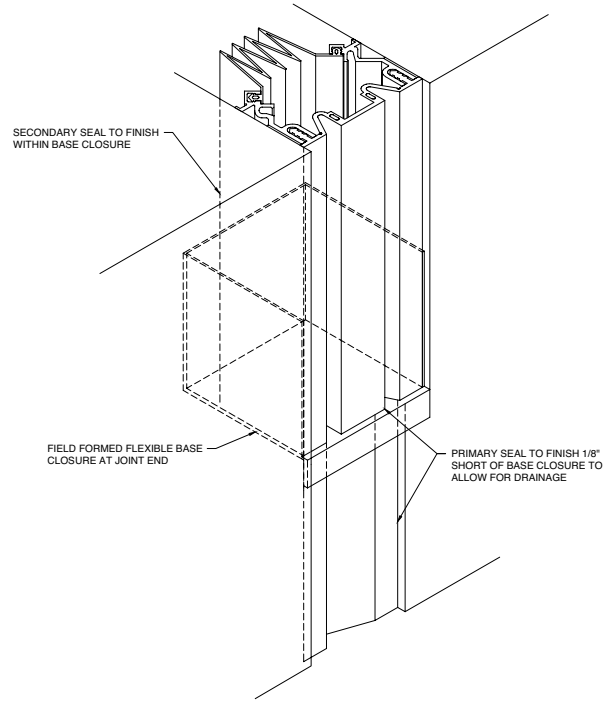

BASE CLOSURE (BC)

BASE CLOSURE (BC) AT CHANGE IN JOINT SIZE

SF INSIDE MITER

SF OUTSIDE MITER

To download detail, specs & photos visit [www.c-sgroup.com](http://www.c-sgroup.com)  
For technical and design assistance call 800-233-8493.