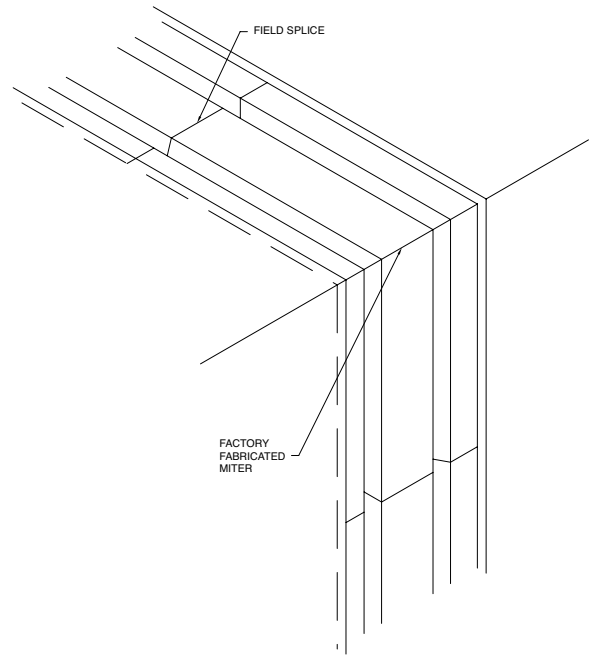

BASE CLOSURE (BC)

BASE CLOSURE (BC) AT CHANGE IN JOINT SIZE

SF INSIDE MITER

SF OUTSIDE MITER

To download detail, specs & photos visit [www.c-sgroup.com](http://www.c-sgroup.com)  
For technical and design assistance call 800-233-8493.