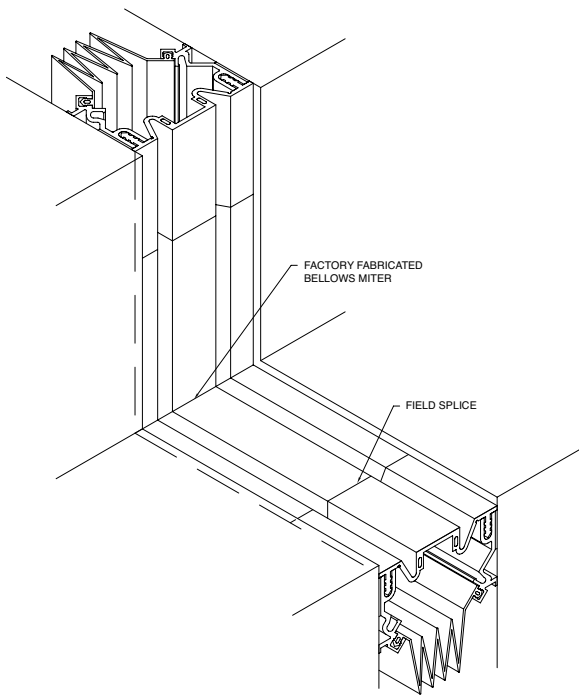

BASE CLOSURE (BC)

BASE CLOSURE (BC) AT CHANGE IN JOINT SIZE

SF INSIDE MITER

SF OUTSIDE MITER

To download detail, specs & photos visit [www.c-sgroup.com](http://www.c-sgroup.com)  
For technical and design assistance call 800-233-8493.