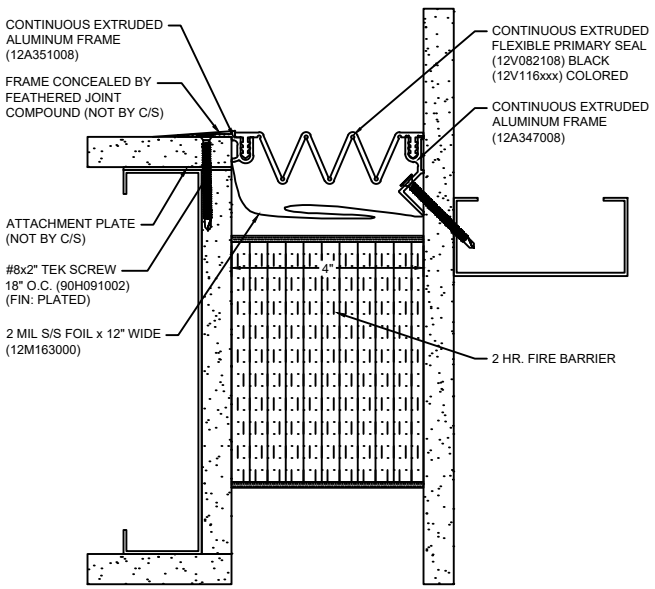

Model: FWSC-400 W/ FB

Construction Specialties®
www.c-sgroup.com
6696 Route 405 Highway, Muncy, PA 17756
Phone: (800) 233-8493 / Fax: (570) 546-8022
895 Lakefront Promenade, Mississauga, Ontario L5E 2C2 Canada
Phone: (888) 895-8955 / Fax: (905) 274-6241

© Copyright 2018 Construction Specialties, Inc.

PROJECT:	SCALE: NTS
CUSTOMER:	DATE:
LOCATION:	JOB NO.:
DRAWN BY:	SHEET NO.: