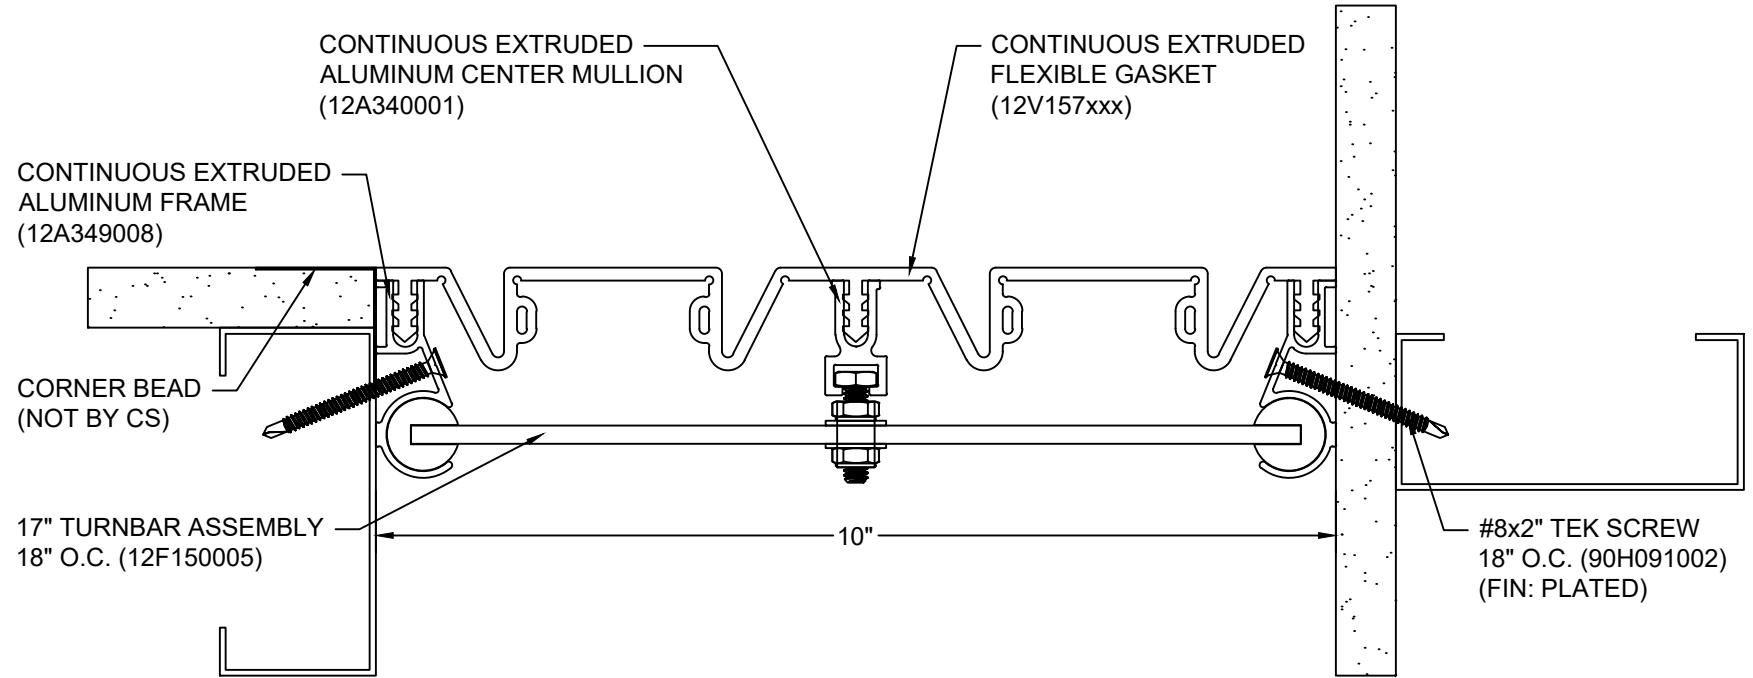

Model: FWFC-1000M

CS **Construction Specialties®**
www.c-sgroup.com
6696 Route 405 Highway, Muncy, PA 17756
Phone: (800) 233-8493 / Fax: (570) 546-8022
895 Lakefront Promenade, Mississauga, Ontario L5E 2C2 Canada
Phone: (888) 895-8955 / Fax: (905) 274-6241

© Copyright 2018 Construction Specialties, Inc.

PROJECT:	SCALE: NTS
CUSTOMER:	DATE:
LOCATION:	JOB NO.:
DRAWN BY:	SHEET NO.: