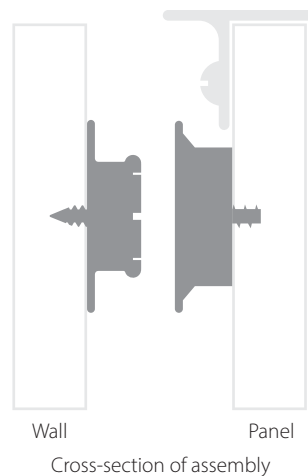

Sure Snap® System Attachment

Sure Snap is a demountable, easy-to-install, interlocking attachment system for Acrovyn® Wall Panels.

Advantages

- Easily connect panels to any wall surface
- Strong connections secure heavier panels
- Quick installation with self-aligning mounting tool
- Coordinates with French Cleat installation method
- Easier application to butt-joint panels
- Designed for panels needing occasional removal while having strong pull-out load
- Minimal clearance needed due to straight-in and straight-out interlocking mechanism
- Fast and simple installation

Product Details

- Wall standoff of 13/16" (20.6mm)
- Connect and disconnect 100 times without failure
- 447 lb shear-load capacity
- 73 lb pull off threshold
- 107 ft.-lb ram impact capacity

Connection Details

- Female connector attaches to panel
- Locator pin inserts into female connector to mark wall
- Male connector is attached to wall, and additional blocking will be needed for panel depths over 13/16" (20.6mm)