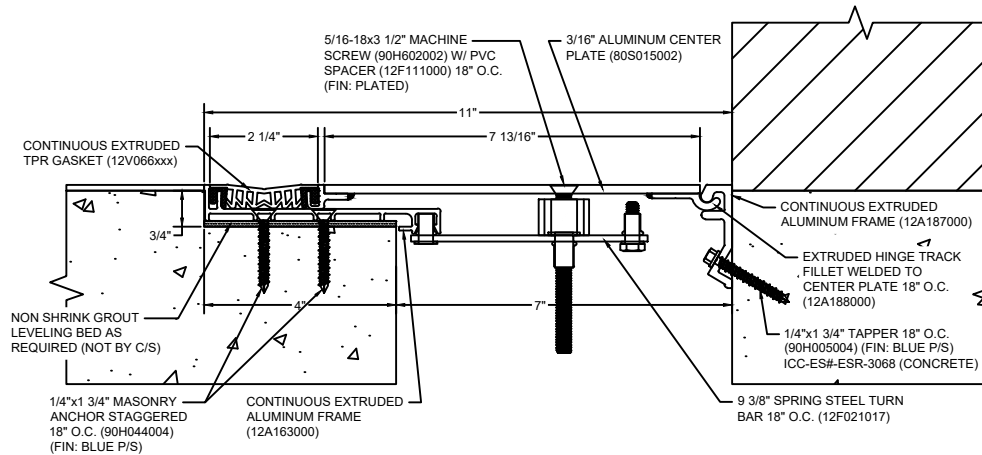

Model: SGPW-700

CS **Construction Specialties®**
www.c-sgroup.com
6696 Route 405 Highway, Muncy, PA 17756
Phone: (800) 233-8493 / Fax: (570) 546-8022
895 Lakefront Promenade, Mississauga, Ontario L5E 2C2 Canada
Phone: (888) 895-8955 / Fax: (905) 274-6241

© Copyright 2018 Construction Specialties, Inc.

PROJECT:	SCALE: NTS
CUSTOMER:	DATE:
LOCATION:	JOB NO.:
DRAWN BY:	SHEET NO.: