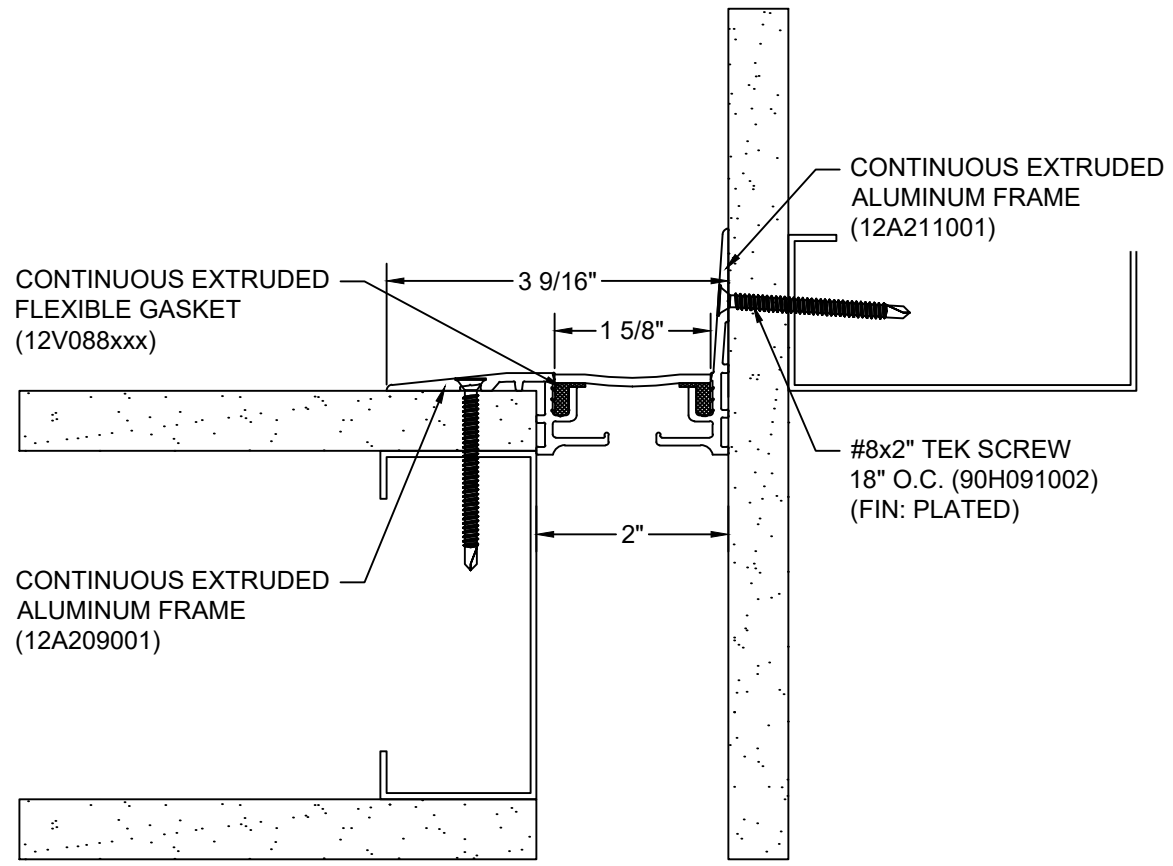

Model: GFSW-200WL

Construction Specialties
www.c-sgroup.com
6696 Route 405 Highway, Muncy, PA 17756
Phone: (800) 233-8493 / Fax: (570) 546-8022

895 Lakefront Promenade, Mississauga, Ontario L5E 2C2 Canada
Phone: (888) 895-8955 / Fax: (905) 274-6241

© Copyright 2016 Construction Specialties, Inc.

PROJECT:	SCALE: NTS
CUSTOMER:	DATE:
LOCATION:	JOB NO.:
DRAWN BY:	SHEET NO.: