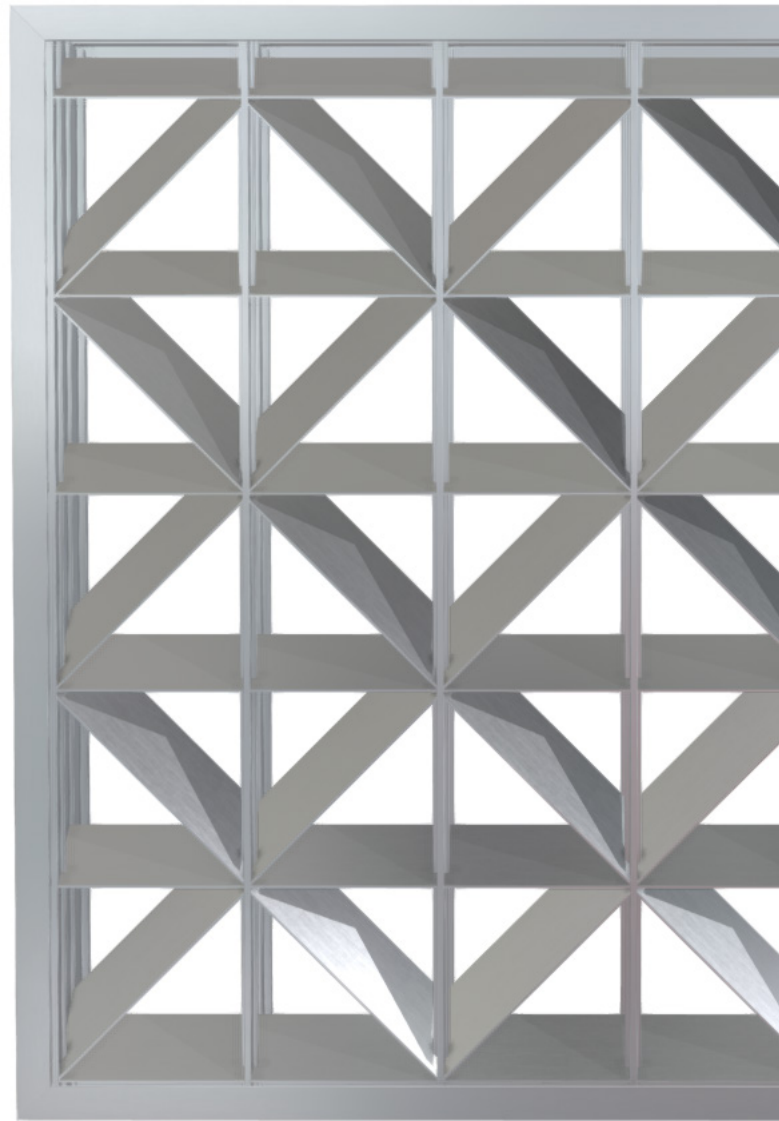

Decorative Screens

Decorative Screens provide countless options for expressing any design vision with unique patterns, colors, and customization. Decorative Screens also provide a beautiful, environmentally responsible and economic alternative for renovating existing building facades.

Advantages

- Fully engineered system
- Easy to install
- Ships fully assembled
- Economic alternative to renovating building facades
- Aesthetically pleasing and fully functional
- Allows light and air to filter through
- Custom patterns and colors available
- Can be incorporated with Performance Louvers

Applications

- Parking garages
- Mechanical enclosures
- Architectural accent on any building

Model Myriad Diamond

[View 3D Model](#) →

Decorative Screens

Finish Options

Kynar & Powder Coat

Pearlescent & Metallic