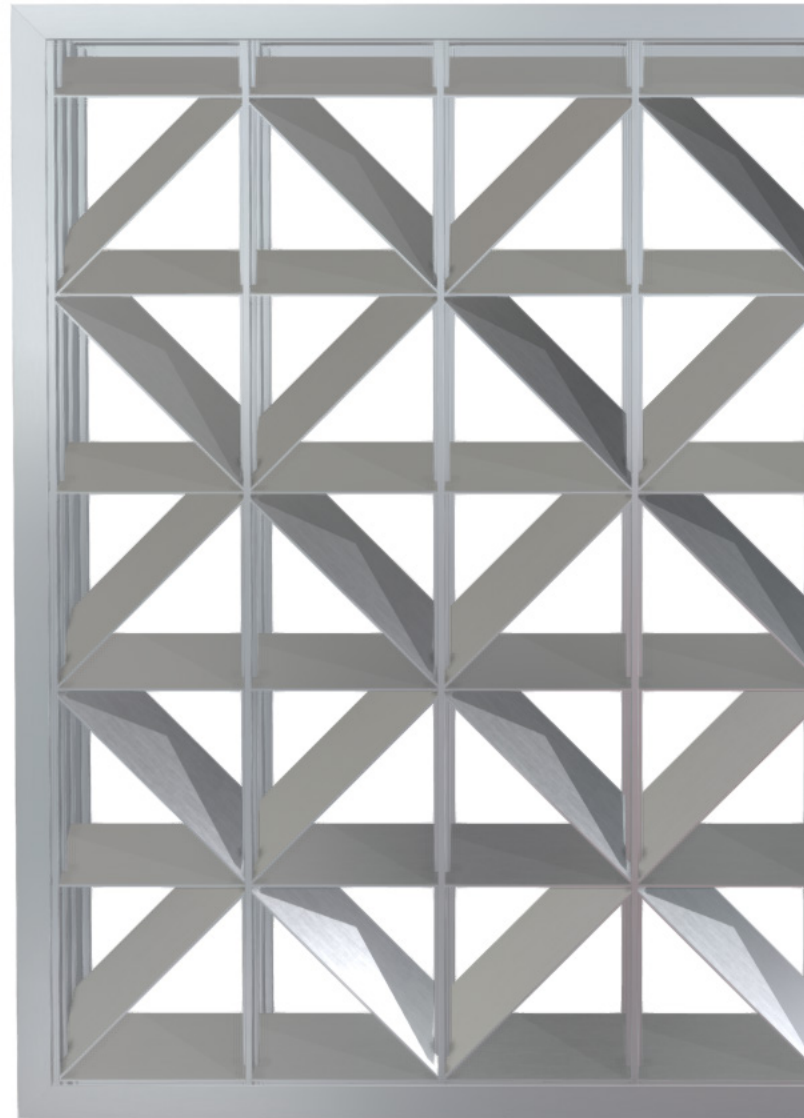

Decorative Screens

Decorative Screens provide countless options for expressing any design vision with unique patterns, colors, and customization. Decorative Screens also provide a beautiful, environmentally responsible and economic alternative for renovating existing building facades.

Advantages

- Fully engineered system
- Easy to install
- Ships fully assembled
- Economic alternative to renovating building facades
- Aesthetically pleasing and fully functional
- Allows light and air to filter through
- Custom patterns and colors available
- Can be incorporated with Performance Louvers

Applications

- Parking garages
- Mechanical enclosures
- Architectural accent on any building

Model Myriad Diamond

View 3D Model →