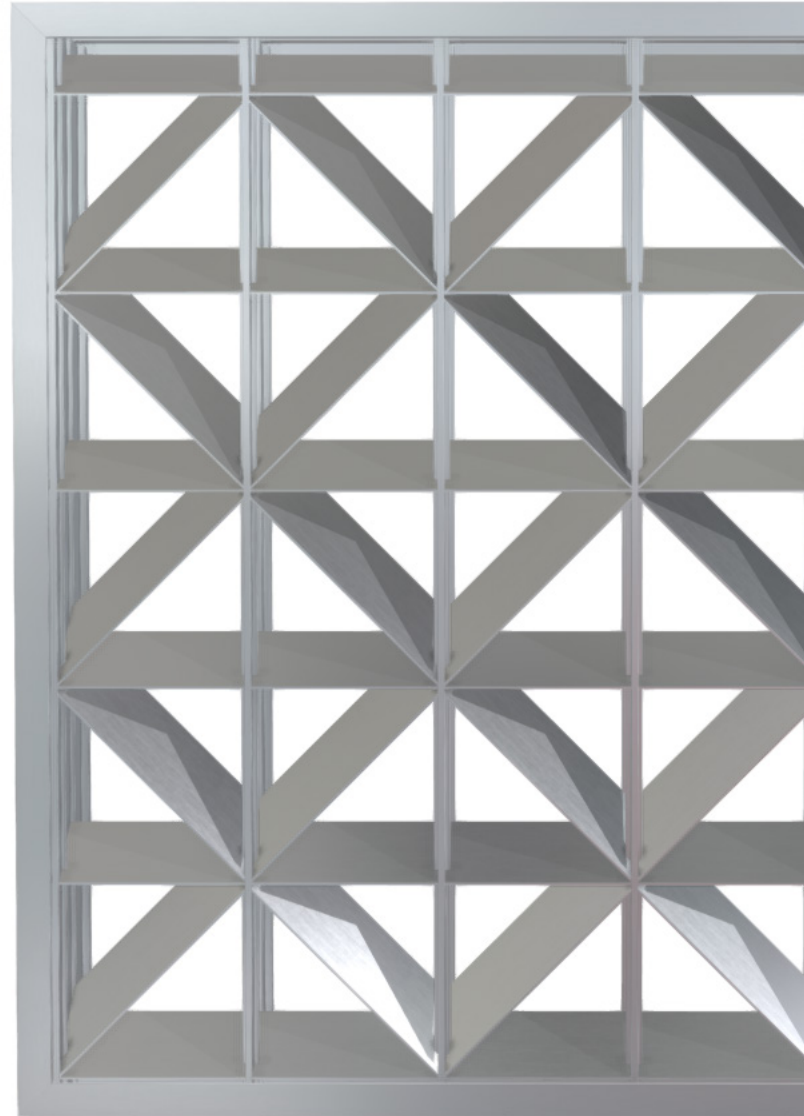

Decorative Screens

Decorative Screens provide countless options for expressing any design vision with unique patterns, colors, and customization. Decorative Screens also provide a beautiful, environmentally responsible and economic alternative for renovating existing building facades.

Advantages

- Fully engineered system
- Easy to install
- Ships fully assembled
- Economic alternative to renovating building facades
- Aesthetically pleasing and fully functional
- Allows light and air to filter through
- Custom patterns and colors available
- Can be incorporated with Performance Louvers

Applications

- Parking garages
- Mechanical enclosures
- Architectural accent on any building

Model Myriad Diamond

View 3D Model →