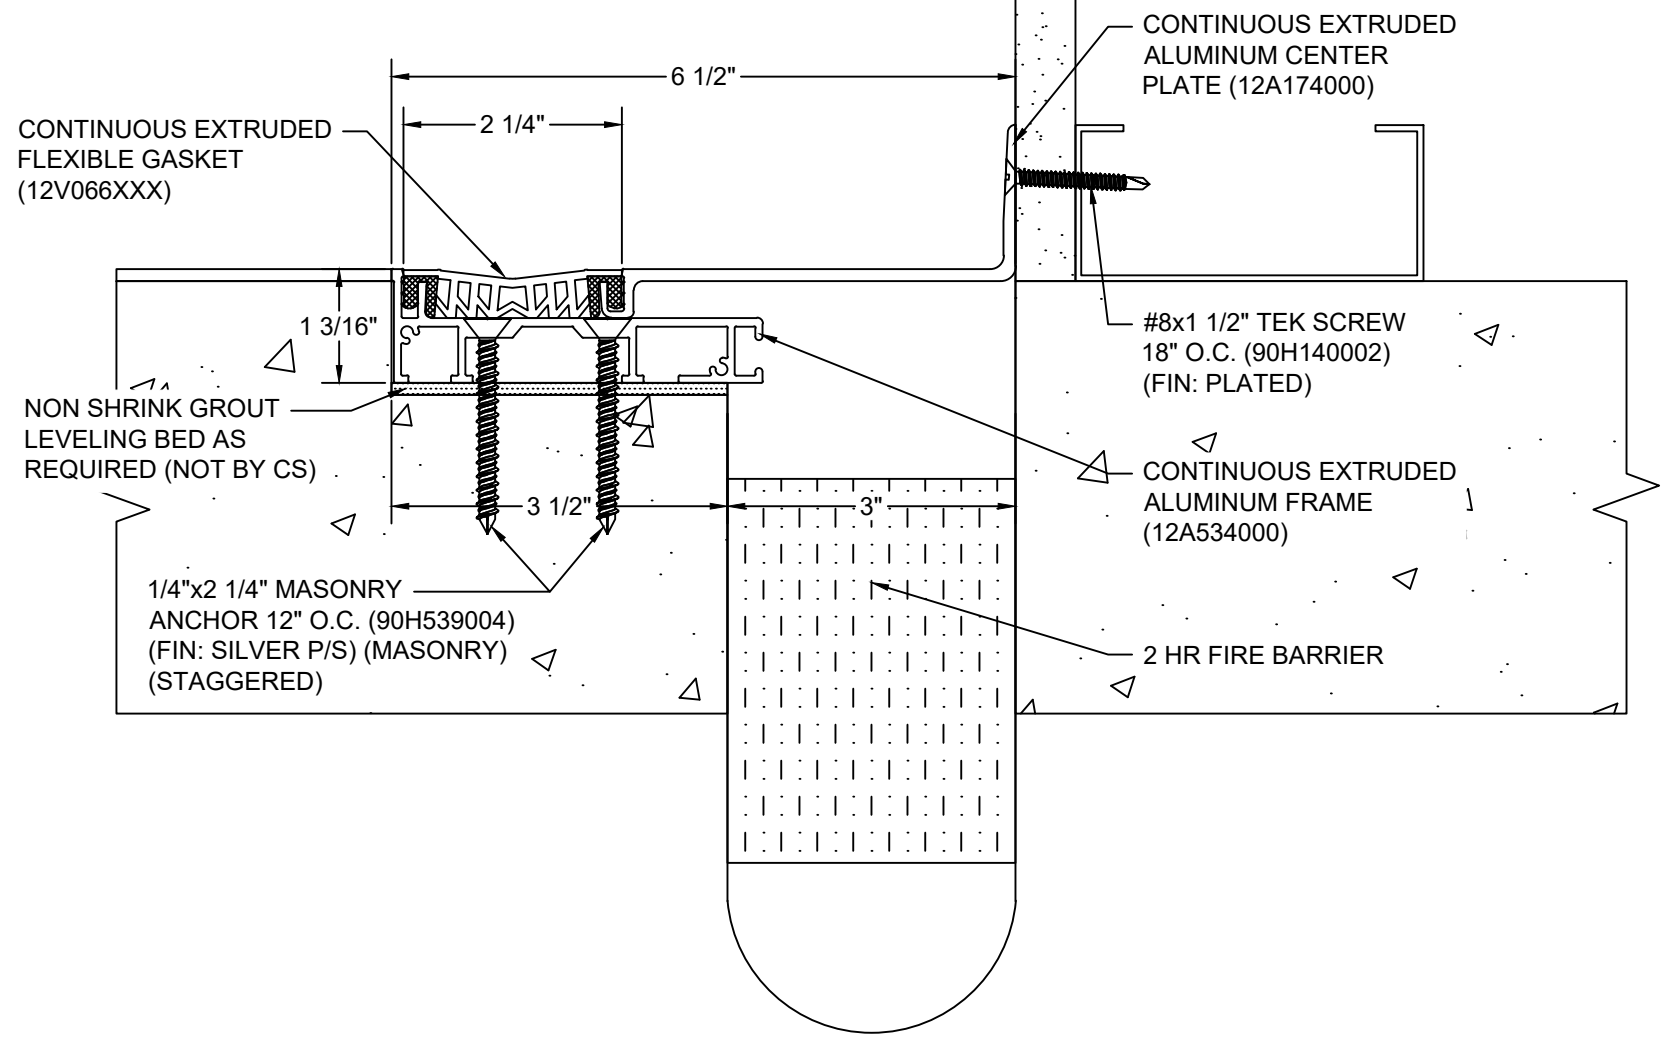

Model: DGTPW-300 W/ FB

Construction Specialties®

www.c-sgroup.com

6696 Route 405 Highway, Muncy, PA 17756
Phone: (800) 233-8493 / Fax: (570) 546-8022

895 Lakefront Promenade, Mississauga, Ontario L5E 2C2 Canada
Phone: (888) 895-8955 / Fax: (905) 274-6241

© Copyright 2018 Construction Specialties, Inc.

PROJECT:	SCALE: NTS
CUSTOMER:	DATE:
LOCATION:	JOB NO.:
DRAWN BY:	SHEET NO.: