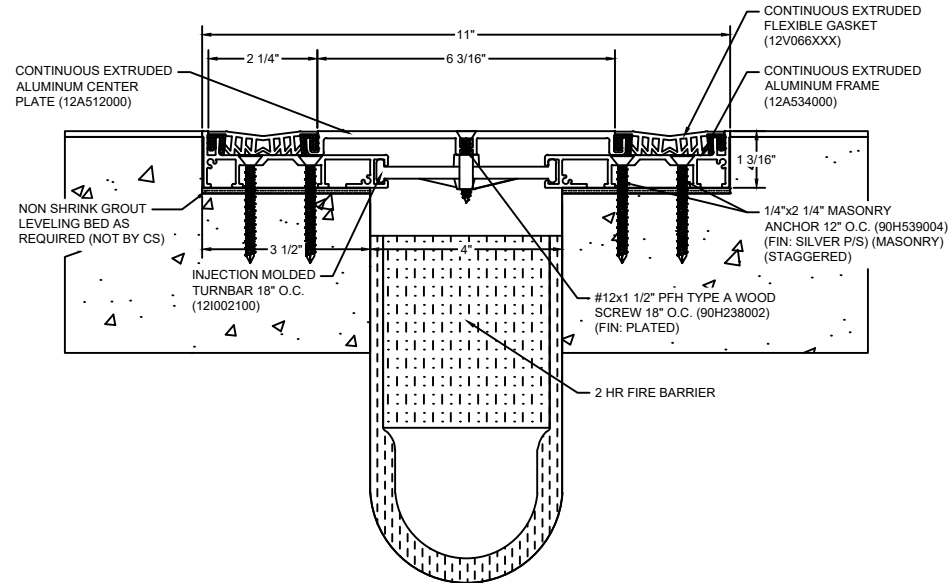

*** CUSTOM COLORS ARE AVAILABLE AT AN ADDITIONAL CHARGE, SUBJECT TO MINIMUM QUANTITIES. ***

Model: DGTP-400 W/ FB

CS **Construction Specialties**[®]
www.c-sgroup.com
 6696 Route 405 Highway, Muncy, PA 17756
 Phone: (800) 233-8493 / Fax: (570) 546-8022
 895 Lakefront Promenade, Mississauga, Ontario L5E 2C2 Canada
 Phone: (888) 895-8955 / Fax: (905) 274-6241