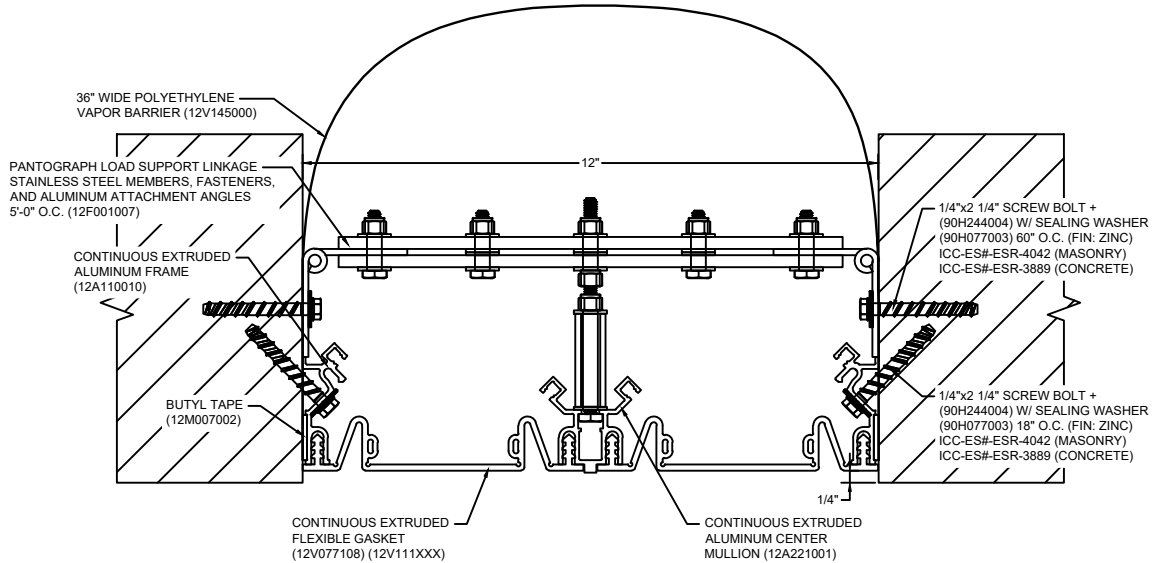

Model: SF-1200

Construction Specialties®
www.c-sgroup.com
6696 Route 405 Highway, Muncy, PA 17756
Phone: (800) 233-8493 / Fax: (570) 546-8022
895 Lakefront Promenade, Mississauga, Ontario L5E 2C2 Canada
Phone: (888) 895-8955 / Fax: (905) 274-6241

© Copyright 2018 Construction Specialties, Inc.

PROJECT:	SCALE: NTS
CUSTOMER:	DATE:
LOCATION:	JOB NO.:
DRAWN BY:	SHEET NO.: