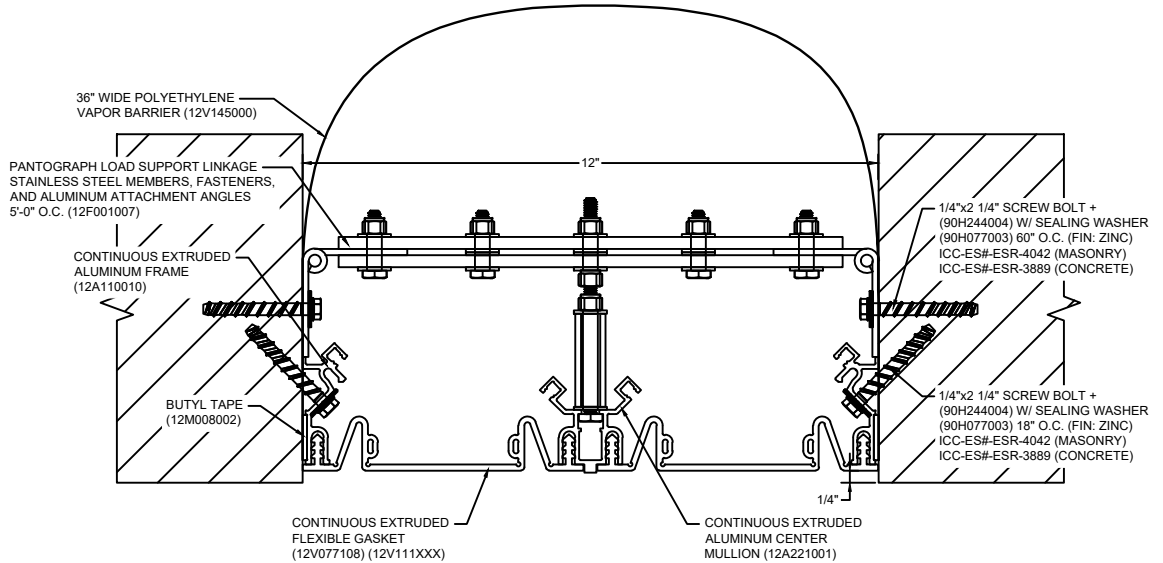

Model: SF-1200

Construction Specialties®
www.c-sgroup.com
6696 Route 405 Highway, Muncy, PA 17756
Phone: (800) 233-8493 / Fax: (570) 546-8022
895 Lakefront Promenade, Mississauga, Ontario L5E 2C2 Canada
Phone: (888) 895-8955 / Fax: (905) 274-6241

© Copyright 2018 Construction Specialties, Inc.

PROJECT:	SCALE: NTS
CUSTOMER:	DATE:
LOCATION:	JOB NO.:
DRAWN BY:	SHEET NO.: