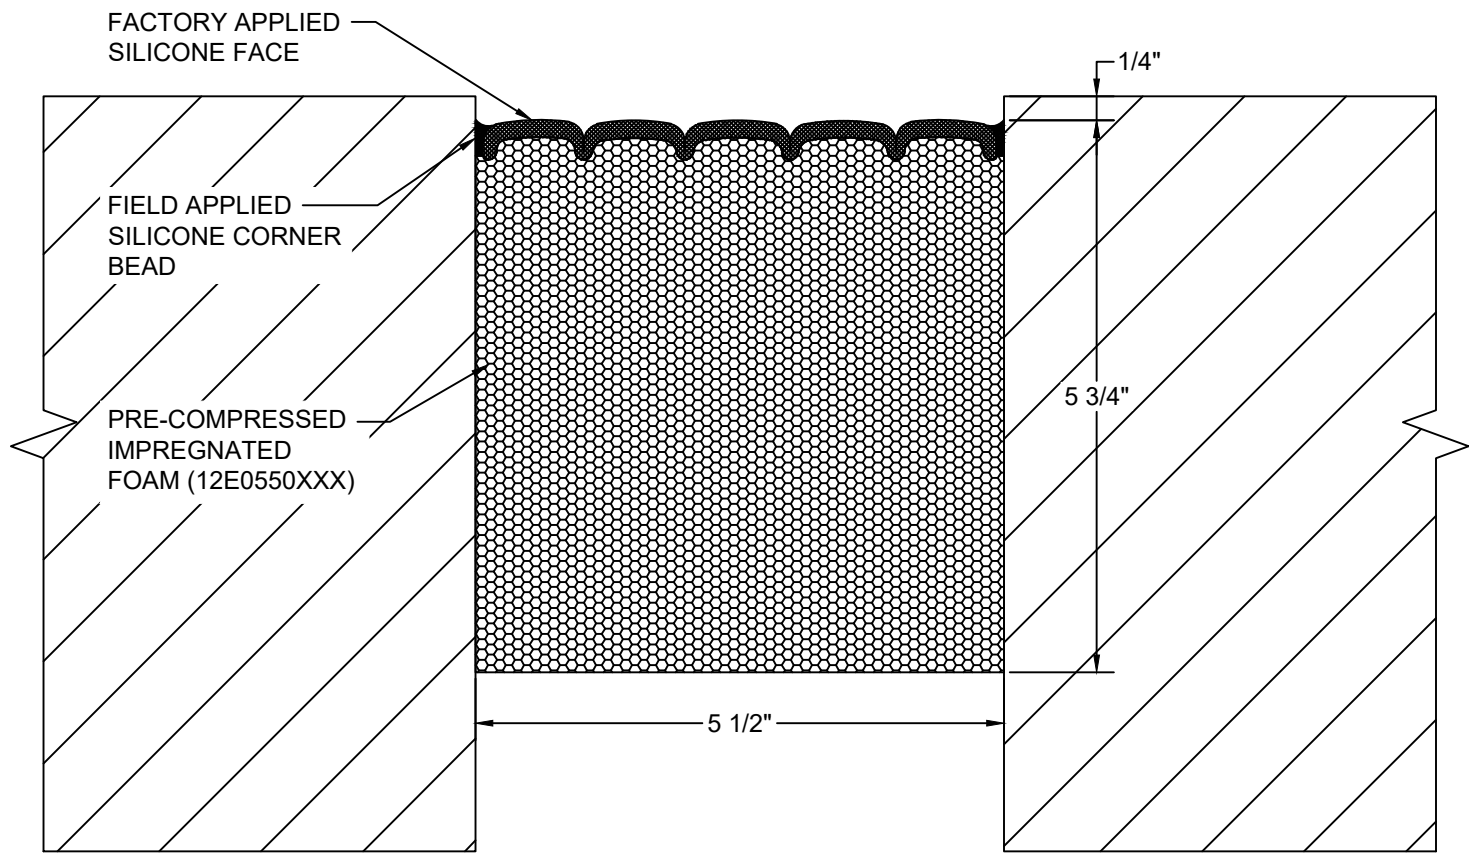

AVAILABLE COLORS:

*** COLORS SHOWN ARE A CLOSE APPROXIMATION OF SILICONE COLORS. THE MOST ACCURATE COLOR WILL BE FOUND VIEWING ACTUAL SILICONE SAMPLES. ***

Model: VF-550

Construction Specialties®
www.c-sgroup.com
 6696 Route 405 Highway, Muncy, PA 17756
 Phone: (800) 233-8493 / Fax: (570) 546-8022
 895 Lakefront Promenade, Mississauga, Ontario L5E 2C2 Canada
 Phone: (888) 895-8955 / Fax: (905) 274-6241