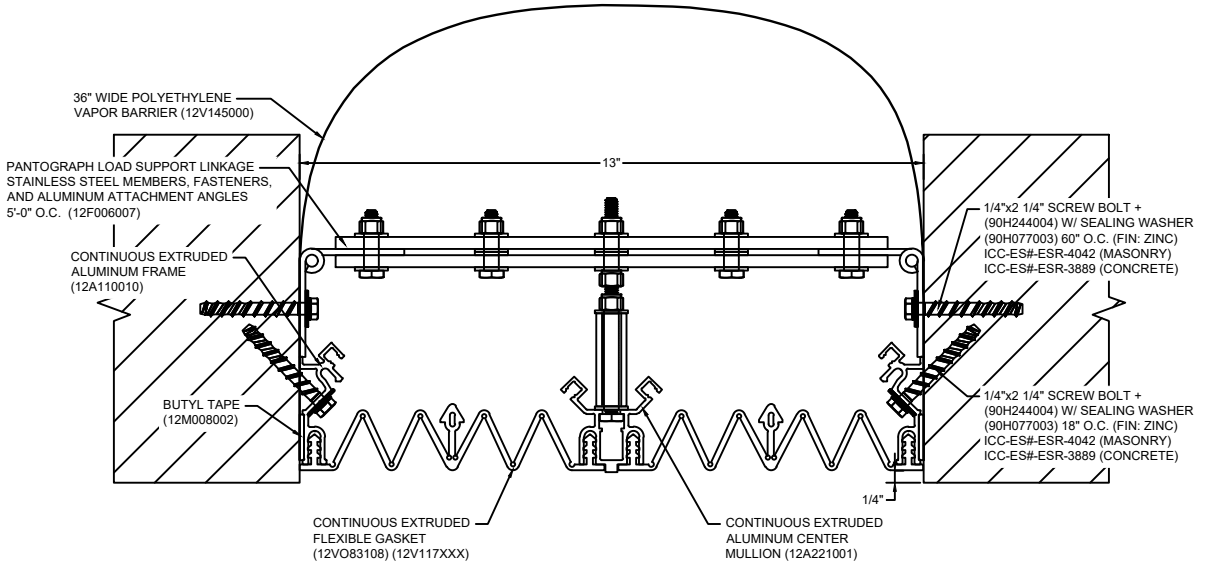

Model: SC-1300

Construction Specialties®
www.c-sgroup.com
6696 Route 405 Highway, Muncy, PA 17756
Phone: (800) 233-8493 / Fax: (570) 546-8022
895 Lakefront Promenade, Mississauga, Ontario L5E 2C2 Canada
Phone: (888) 895-8955 / Fax: (905) 274-6241

© Copyright 2018 Construction Specialties, Inc.

PROJECT:	SCALE: NTS
CUSTOMER:	DATE:
LOCATION:	JOB NO.:
DRAWN BY:	SHEET NO.: