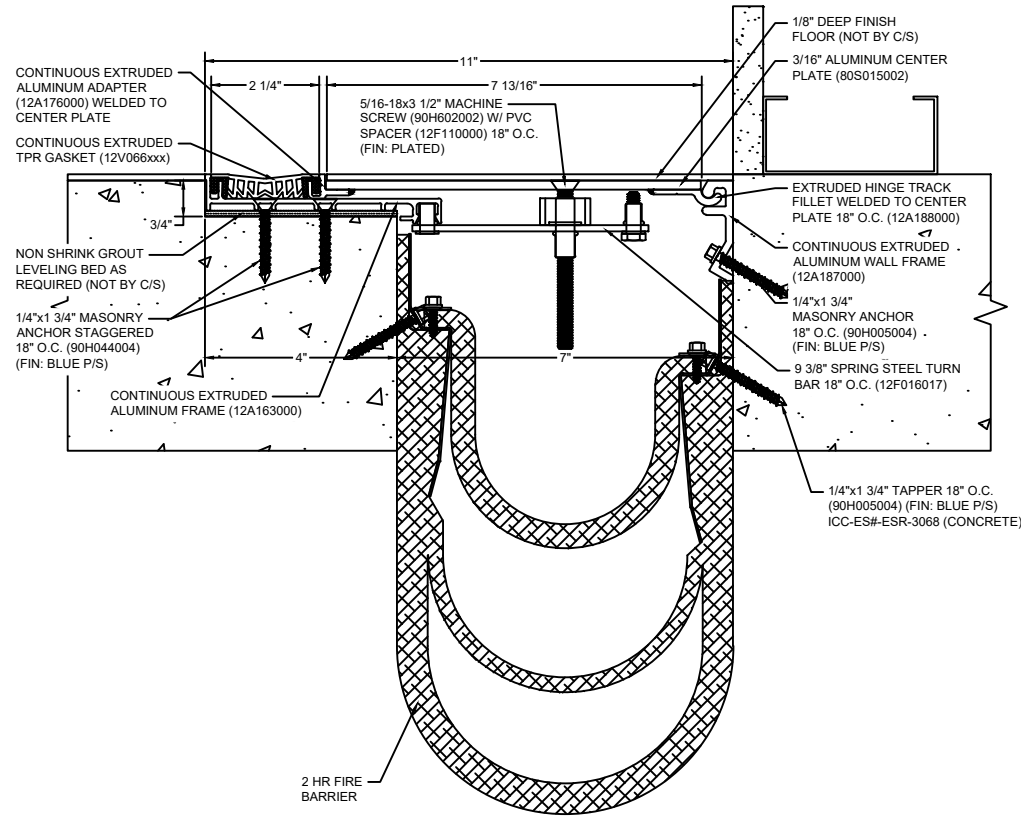

Model: SGRW-700 W/ FB

CS Construction Specialties®
www.c-sgroup.com
6696 Route 405 Highway, Muncy, PA 17756
Phone: (800) 233-8493 / Fax: (570) 546-8022
895 Lakefront Promenade, Mississauga, Ontario L5E 2C2 Canada
Phone: (888) 895-8955 / Fax: (905) 274-6241

© Copyright 2018 Construction Specialties, Inc.

PROJECT:	SCALE: NTS
CUSTOMER:	DATE:
LOCATION:	JOB NO.:
DRAWN BY:	SHEET NO.: