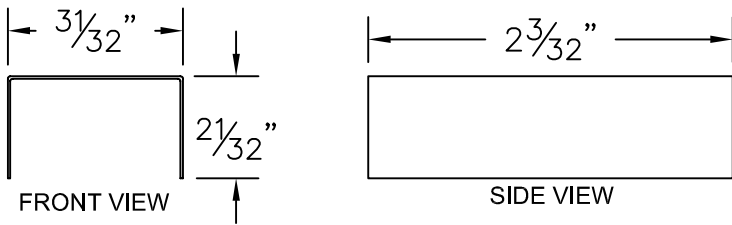

SPLICE AND END CAPS FOR NL6062 NARROWLINE TRACK

SPLICE

CARRIER STOP

CARRIER GATE

NL6062 NARROWLINE TRACK

DRAWING BY: CDL

DATE: 10/5/2016