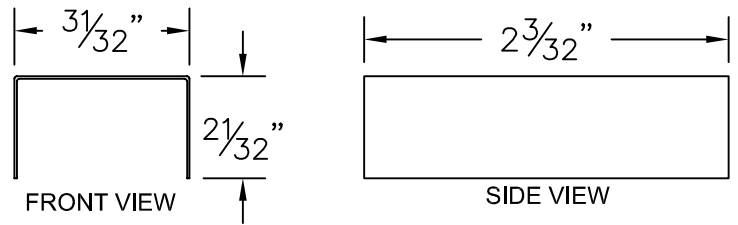

CARRIER GATE