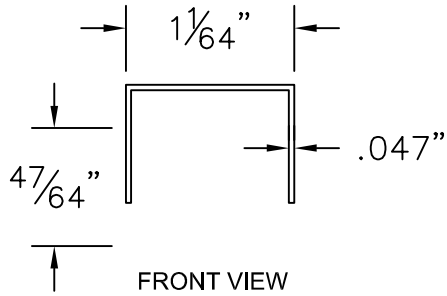

SPLICE AND END CAPS FOR NL6062 NARROWLINE TRACK

SPLICE

CARRIER STOP