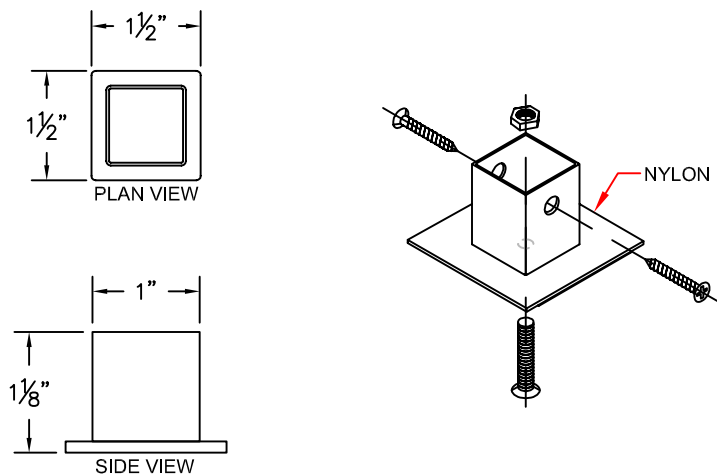

ASSEMBLY AND PARTS DETAIL FOR 6062 SUSPENDED MOUNT CUBICLE TRACK

TRACK SOCKET

RISER

CEILING SOCKET

WALL SOCKET

6062 CUBICLE TRACK

DRAWING BY: CDL

DATE: 10/5/2016