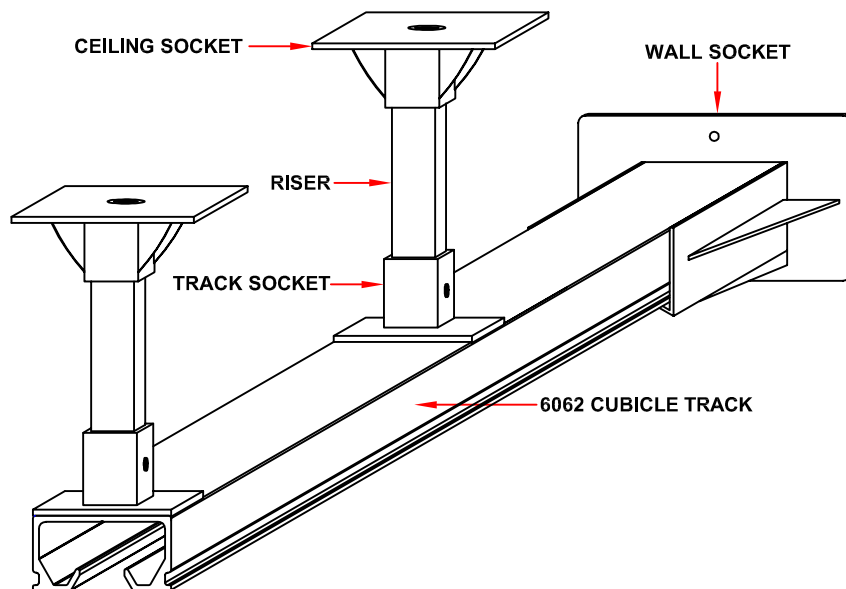

ASSEMBLY AND PARTS DETAIL FOR 6062 SUSPENDED MOUNT CUBICLE TRACK

TRACK SOCKET

RISER

CEILING SOCKET

WALL SOCKET

6062 CUBICLE TRACK

DRAWING BY: CDL

DATE: 10/5/2016