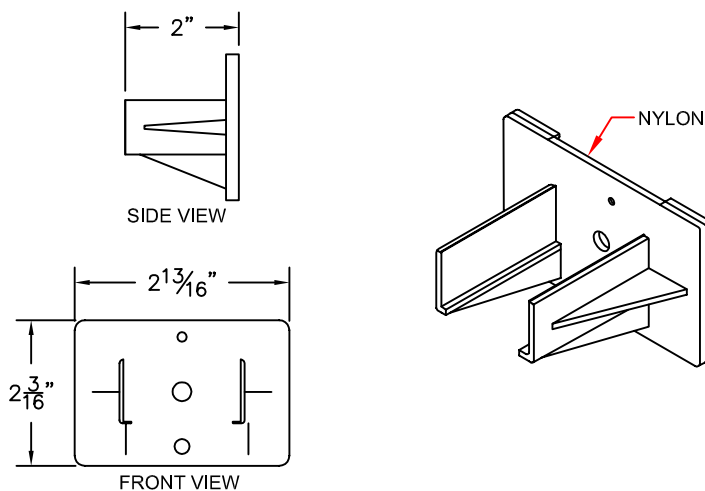

ASSEMBLY AND PARTS DETAIL FOR 6062 SUSPENDED MOUNT CUBICLE TRACK

TRACK SOCKET

RISER

CEILING SOCKET

WALL SOCKET

6062 CUBICLE TRACK

DRAWING BY: CDL

DATE: 10/5/2016