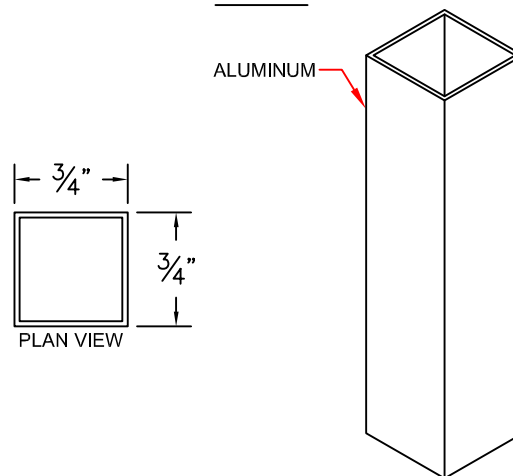

ASSEMBLY AND PARTS DETAIL FOR 6062 SUSPENDED MOUNT CUBICLE TRACK

TRACK SOCKET

RISER

CEILING SOCKET

WALL SOCKET

6062 CUBICLE TRACK

DRAWING BY: CDL

DATE: 10/5/2016