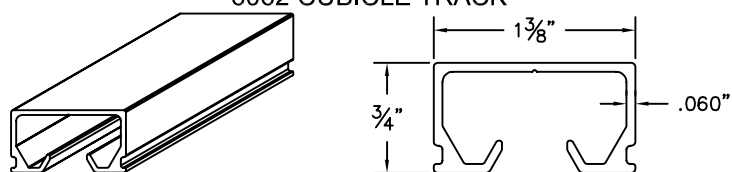

ASSEMBLY AND PARTS DETAIL FOR 6062 SUSPENDED MOUNT CUBICLE TRACK

TRACK SOCKET

RISER

CEILING SOCKET

WALL SOCKET

6062 CUBICLE TRACK

DRAWING BY: CDL

DATE: 10/5/2016