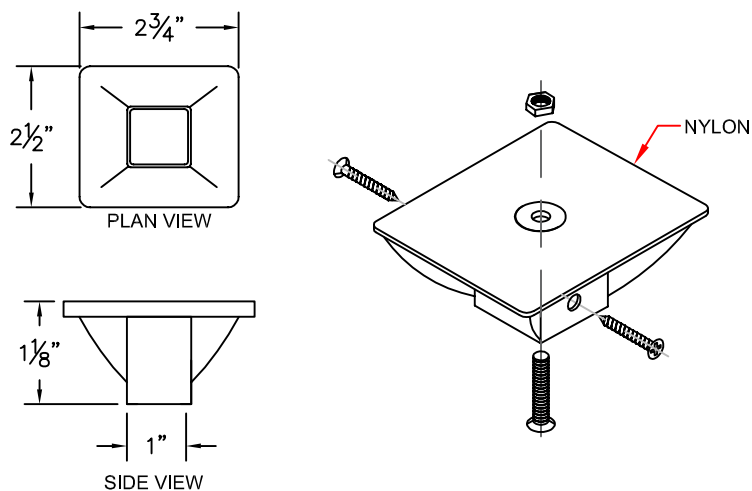

ASSEMBLY AND PARTS DETAIL FOR 6062 SUSPENDED MOUNT CUBICLE TRACK

TRACK SOCKET

RISER

CEILING SOCKET

WALL SOCKET

6062 CUBICLE TRACK

DRAWING BY: CDL

DATE: 10/5/2016