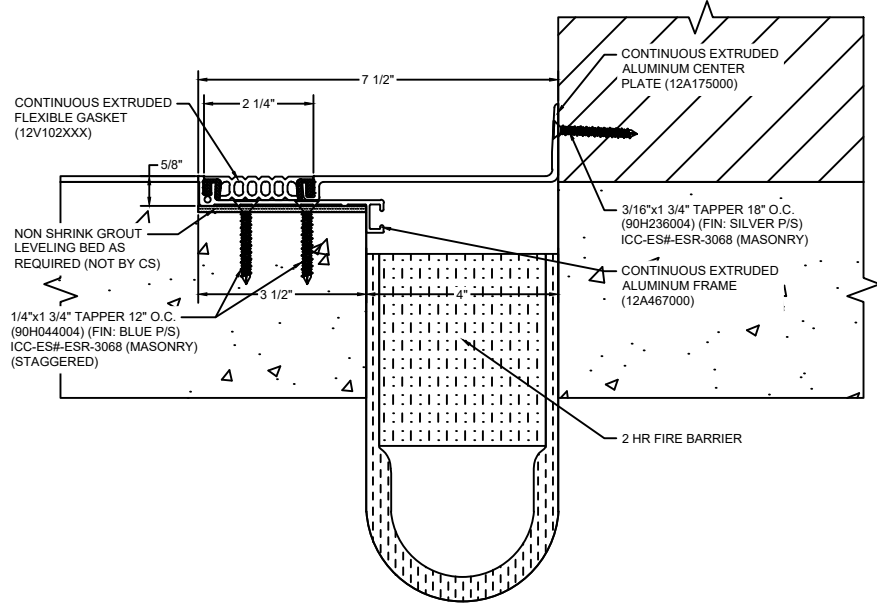

Model: GTPW-400HD W/ FB

CS **Construction Specialties®**
www.c-sgroup.com
6696 Route 405 Highway, Muncy, PA 17756
Phone: (800) 233-8493 / Fax: (570) 546-8022
895 Lakefront Promenade, Mississauga, Ontario L5E 2C2 Canada
Phone: (888) 895-8955 / Fax: (905) 274-6241

© Copyright 2018 Construction Specialties, Inc.

PROJECT:	SCALE: NTS
CUSTOMER:	DATE:
LOCATION:	JOB NO.:
DRAWN BY:	SHEET NO.: