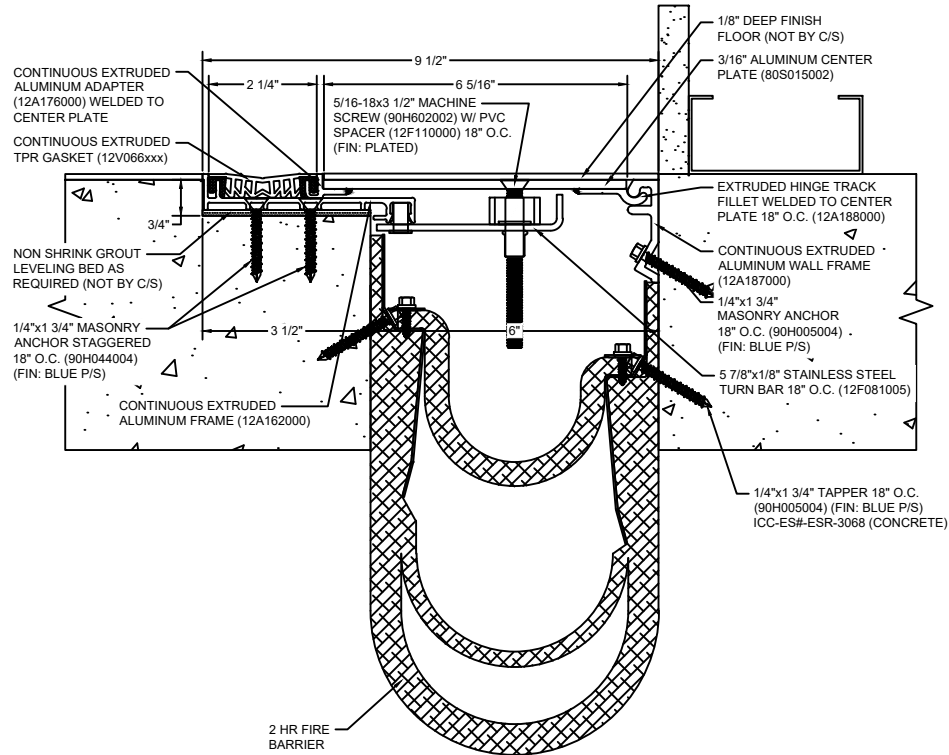

Model: SGRW-600 W/ FB

CS **Construction Specialties®**
www.c-sgroup.com
6696 Route 405 Highway, Muncy, PA 17756
Phone: (800) 233-8493 / Fax: (570) 546-8022
895 Lakefront Promenade, Mississauga, Ontario L5E 2C2 Canada
Phone: (888) 895-8955 / Fax: (905) 274-6241

© Copyright 2018 Construction Specialties, Inc.

PROJECT:	SCALE: NTS
CUSTOMER:	DATE:
LOCATION:	JOB NO.:
DRAWN BY:	SHEET NO.: