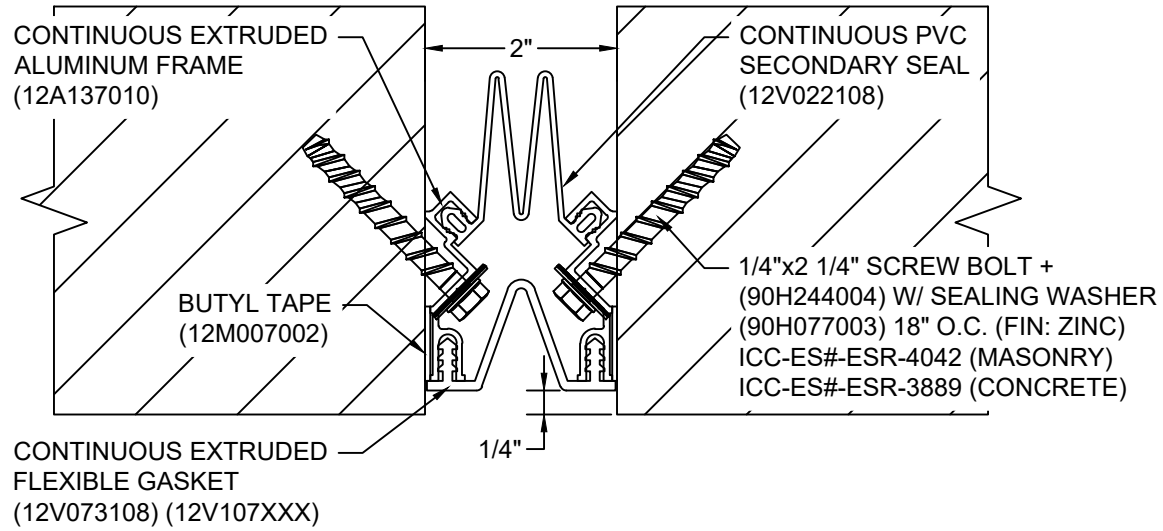

Model: SF-200

Construction Specialties®
www.c-sgroup.com
6696 Route 405 Highway, Muncy, PA 17756
Phone: (800) 233-8493 / Fax: (570) 546-8022

895 Lakefront Promenade, Mississauga, Ontario L5E 2C2 Canada
Phone: (888) 895-8955 / Fax: (905) 274-6241

© Copyright 2016 Construction Specialties, Inc.

PROJECT:	SCALE: NTS
CUSTOMER:	DATE:
LOCATION:	JOB NO.:
DRAWN BY:	SHEET NO.: