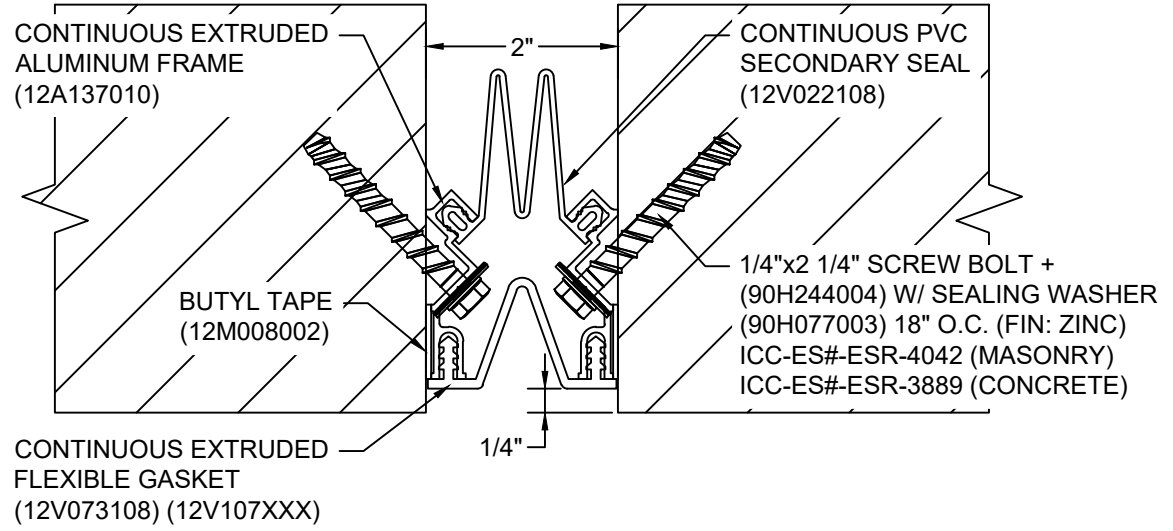

Model: SF-200

Construction Specialties®
www.c-sgroup.com
6696 Route 405 Highway, Muncy, PA 17756
Phone: (800) 233-8493 / Fax: (570) 546-8022
895 Lakefront Promenade, Mississauga, Ontario L5E 2C2 Canada
Phone: (888) 895-8955 / Fax: (905) 274-6241

© Copyright 2018 Construction Specialties, Inc.

PROJECT:	SCALE: NTS
CUSTOMER:	DATE:
LOCATION:	JOB NO.:
DRAWN BY:	SHEET NO.: