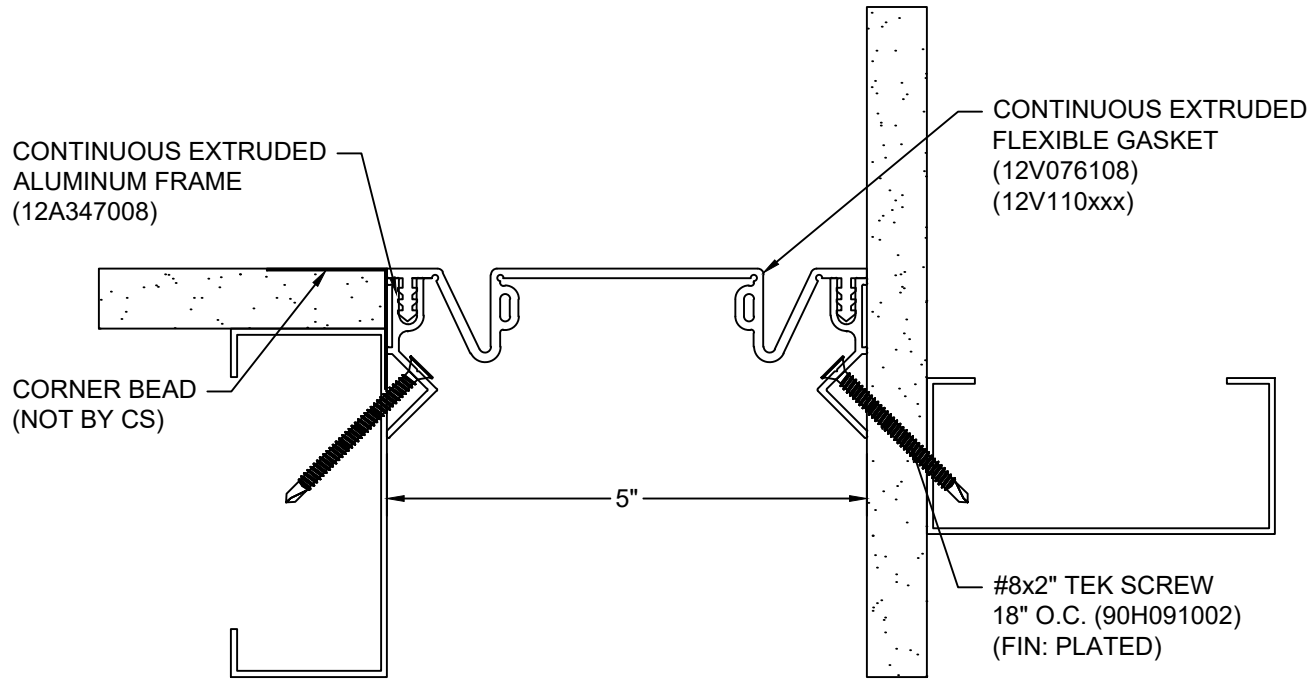

Model: FWFC-500M

Construction Specialties®
www.c-sgroup.com
6696 Route 405 Highway, Muncy, PA 17756
Phone: (800) 233-8493 / Fax: (570) 546-8022
895 Lakefront Promenade, Mississauga, Ontario L5E 2C2 Canada
Phone: (888) 895-8955 / Fax: (905) 274-6241

© Copyright 2018 Construction Specialties, Inc.

PROJECT:	SCALE: NTS
CUSTOMER:	DATE:
LOCATION:	JOB NO.:
DRAWN BY:	SHEET NO.: