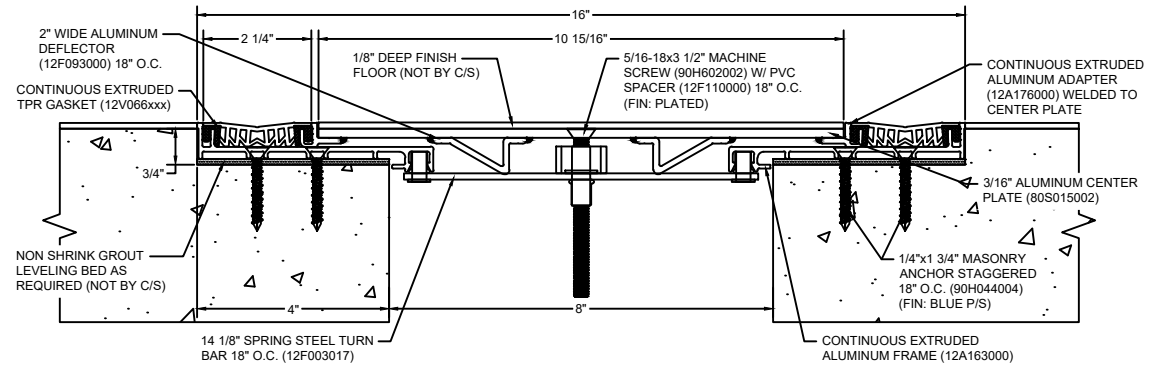

Model: SGR-800

Construction Specialties®
www.c-sgroup.com
6696 Route 405 Highway, Muncy, PA 17756
Phone: (800) 233-8493 / Fax: (570) 546-8022
895 Lakefront Promenade, Mississauga, Ontario L5E 2C2 Canada
Phone: (888) 895-8955 / Fax: (905) 274-6241

© Copyright 2018 Construction Specialties, Inc.

PROJECT:	SCALE: NTS
CUSTOMER:	DATE:
LOCATION:	JOB NO.:
DRAWN BY:	SHEET NO.: