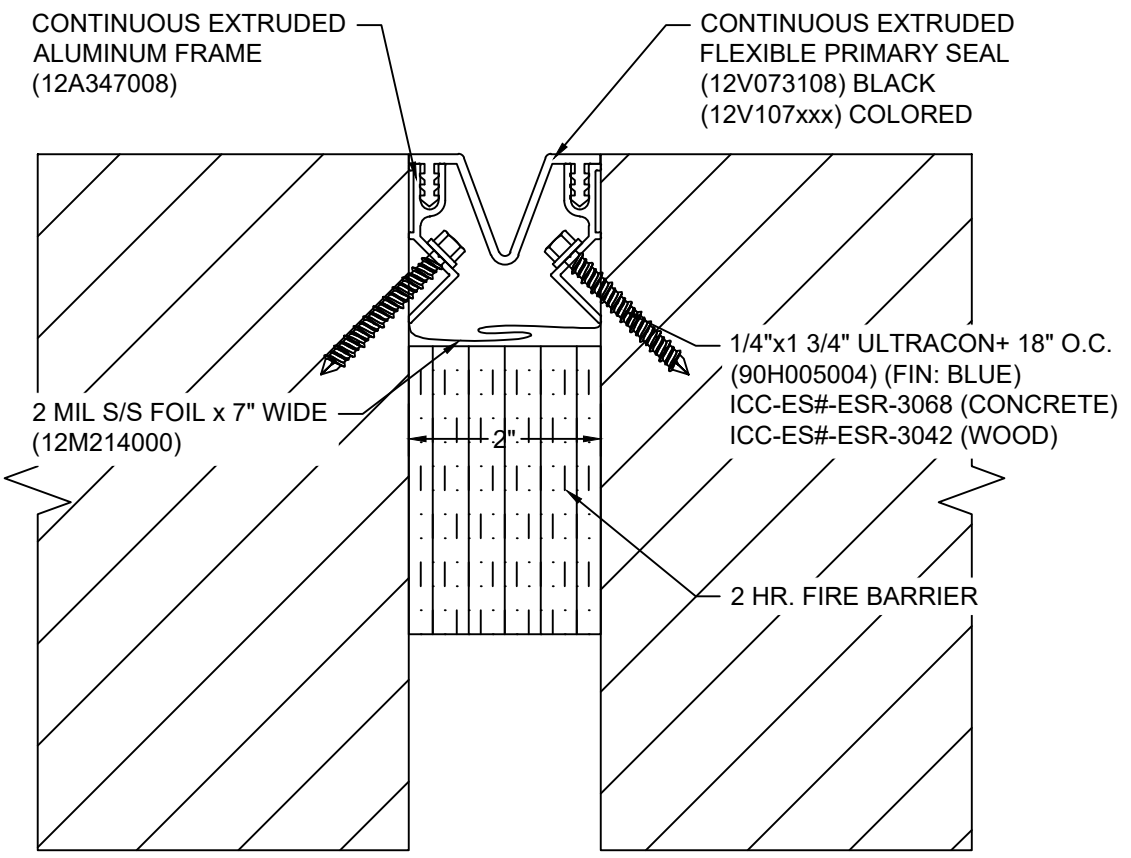

Model: FWS-200M W/ FB

Construction Specialties®
www.c-sgroup.com

6696 Route 405 Highway, Muncy, PA 17756
Phone: (800) 233-8493 / Fax: (570) 546-8022

895 Lakefront Promenade, Mississauga, Ontario L5E 2C2 Canada
Phone: (888) 895-8955 / Fax: (905) 274-6241

© Copyright 2018 Construction Specialties, Inc.

PROJECT:	SCALE: NTS
CUSTOMER:	DATE:
LOCATION:	JOB NO.:
DRAWN BY:	SHEET NO.: